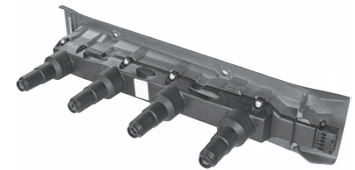

CL705

Saab

CL706

SAE

Chrysler, Jeep, Mini

CL707

PIN

semidirect - 2 coils and ignition lead set T382B

Volvo

CL708

DIN

semidirect - 2 coils and ignition lead set T565B

MG, Rover

CL709

1 coil per cylinder

Jeep

CL710

Saab

CL711

DIN

semidirect - 2 coils and ignition lead set T565B

Landrover, MG, Rover

CL712

SAE

Chrysler, Jeep

CL713

SAE

Jeep

CL716

DIN

Honda, Rover

CL718

1 coil per cylinder

Chrysler, Jeep

CL719

1 coil per cylinder

Volvo

CL720

1 coil per cylinder

Chrysler

CL721

1 coil per cylinder

Chrysler, Fiat

CL722

1 coil per cylinder

Chrysler