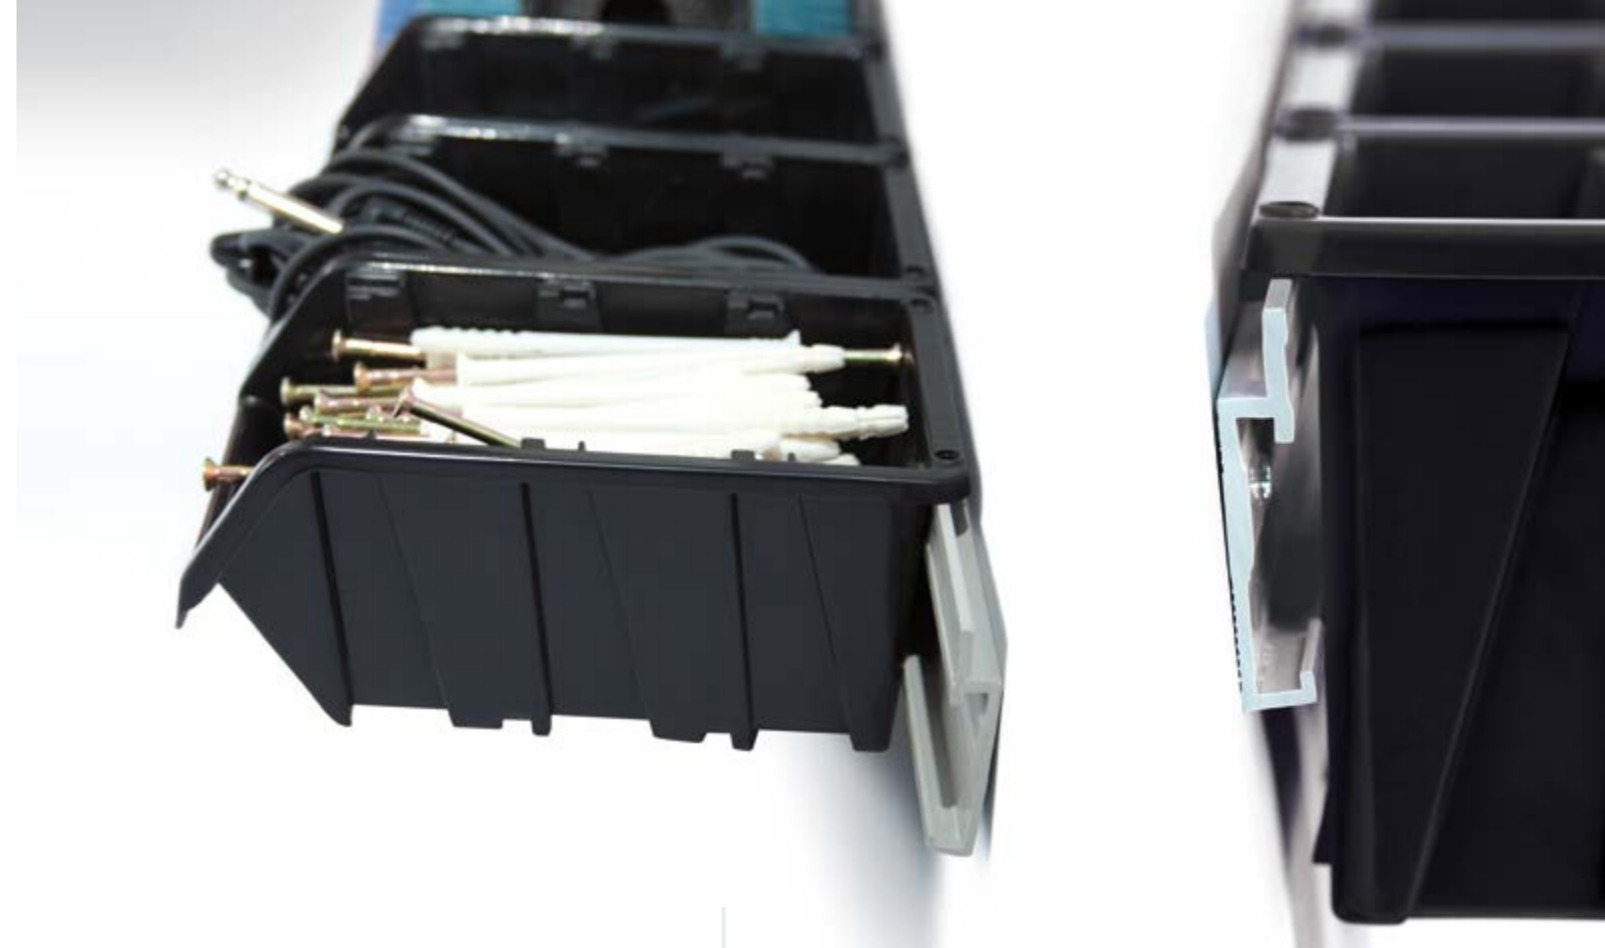

set truck

- > set of storage bins <
- > 16 bins in 4 mixed sizes <
- > 3 hanging panels included <