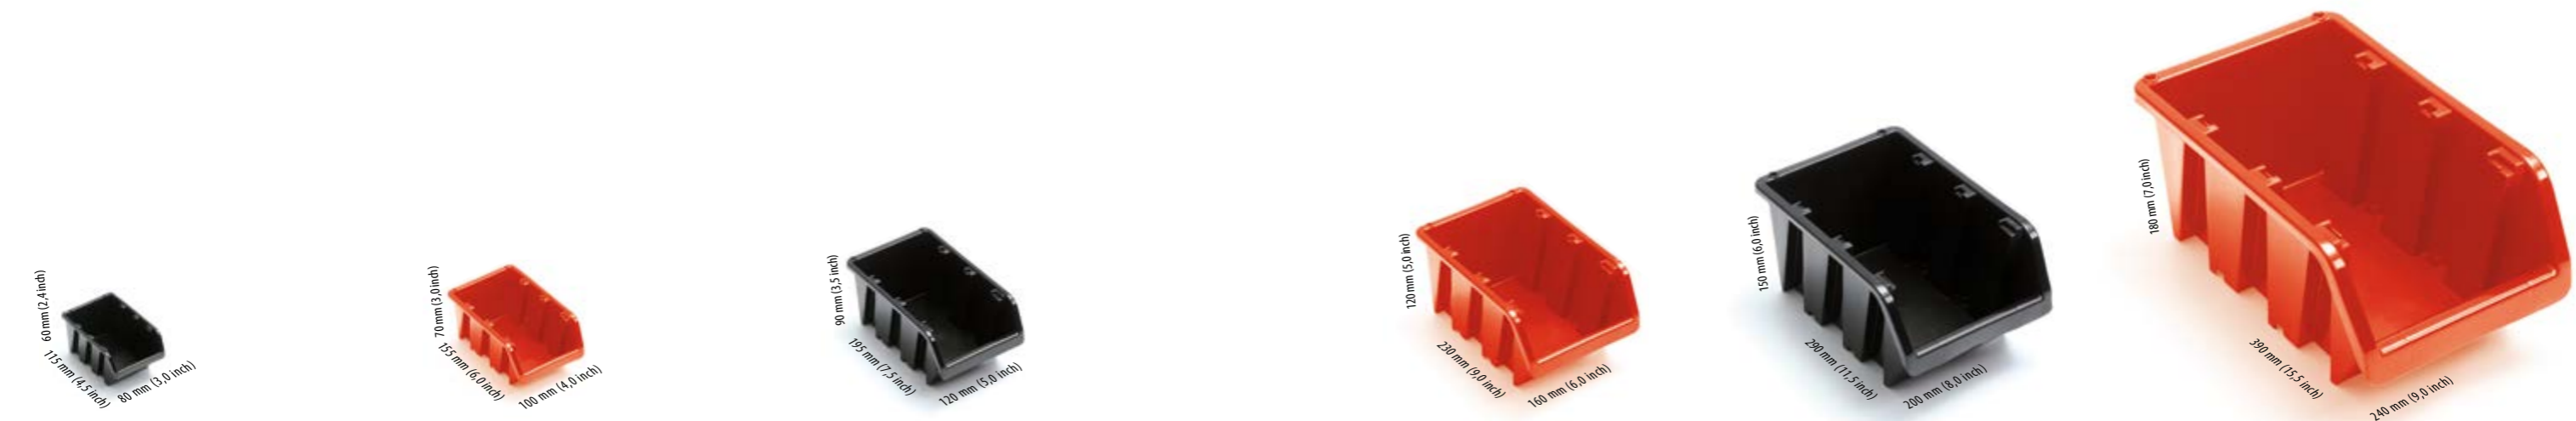

NCP24

	NCP24
	5905197156279
	mm 600 x 400 x 35 inch 24,0 x 16,0 x 1,5
	5
	360
	mm 1200 x 800 x 1950
	11880

STORAGE

truck

> storage bins <
> economic packaging stackable <

NP4	NP6	NP8	NP10	NP12	NP16
NP4 R395 5905197135236 S411 5905197435237 mm 80 x 115 x 60 inch 3,0 x 4,5 x 2,4 900 10800 mm 1200 x 800 x 1950 356400	NP6 R395 5905197135243 S411 5905197435244 mm 100 x 155 x 70 inch 4,0 x 6,0 x 3,0 462 5544 mm 1200 x 800 x 1950 182952	NP8 R395 5905197135250 S411 5905197435251 mm 120 x 195 x 90 inch 5,0 x 7,5 x 3,5 252 3024 mm 1200 x 800 x 1950 99792	NP10 R395 5905197135267 S411 5905197435268 mm 160 x 230 x 120 inch 6,0 x 9,0 x 5,0 128 1536 mm 1200 x 800 x 1830 50688	NP12 R395 5905197135274 S411 5905197435275 mm 200 x 290 x 150 inch 8,0 x 11,5 x 6,0 1080 560 mm 1200 x 800 x 1950 35640	NP16 R395 5905197135281 S411 5905197435282 mm 240 x 390 x 180 inch 9,0 x 15,5 x 7,0 560 560 mm 1200 x 800 x 1950 18480