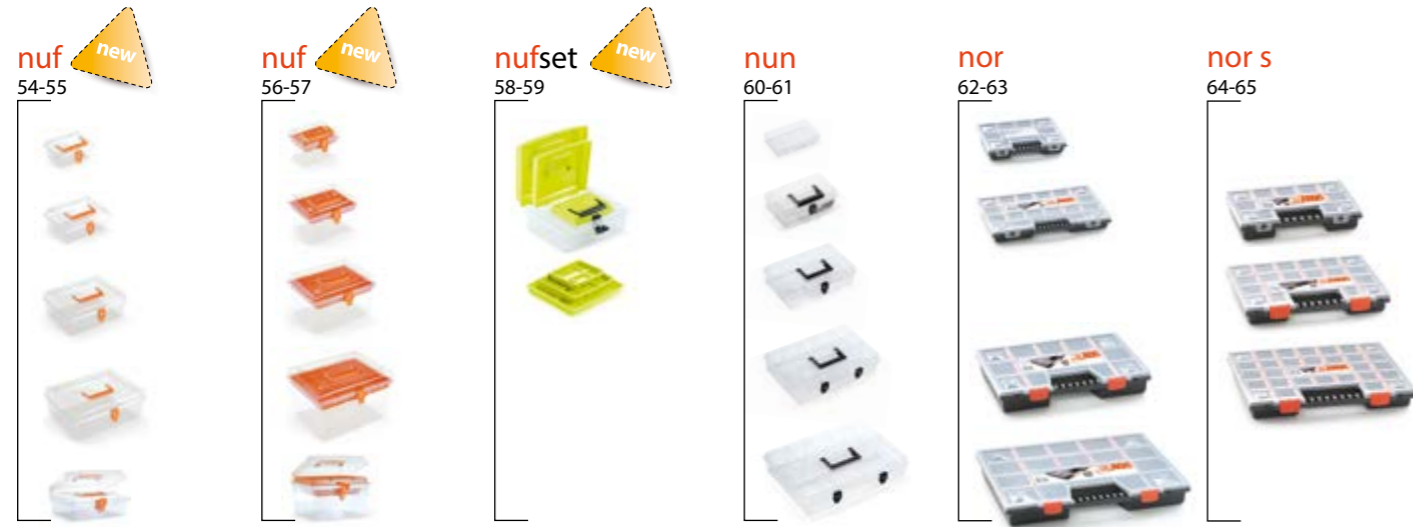

TOOLBOXES

medium

TOOLBOXES

basic

TOOLBOXES

premium

ORGANISERS

STORAGE

BUILDING

TOOL BOXES

basic

caliber

- › plastic **handle** & latches ◀
- › plastic **tray** inside ◀
- › transparent **organisers** set in the lid ◀
- › **loop** for a lock ◀

› transparent **organisers** set in the lid
in 2 biggest sizes ◀