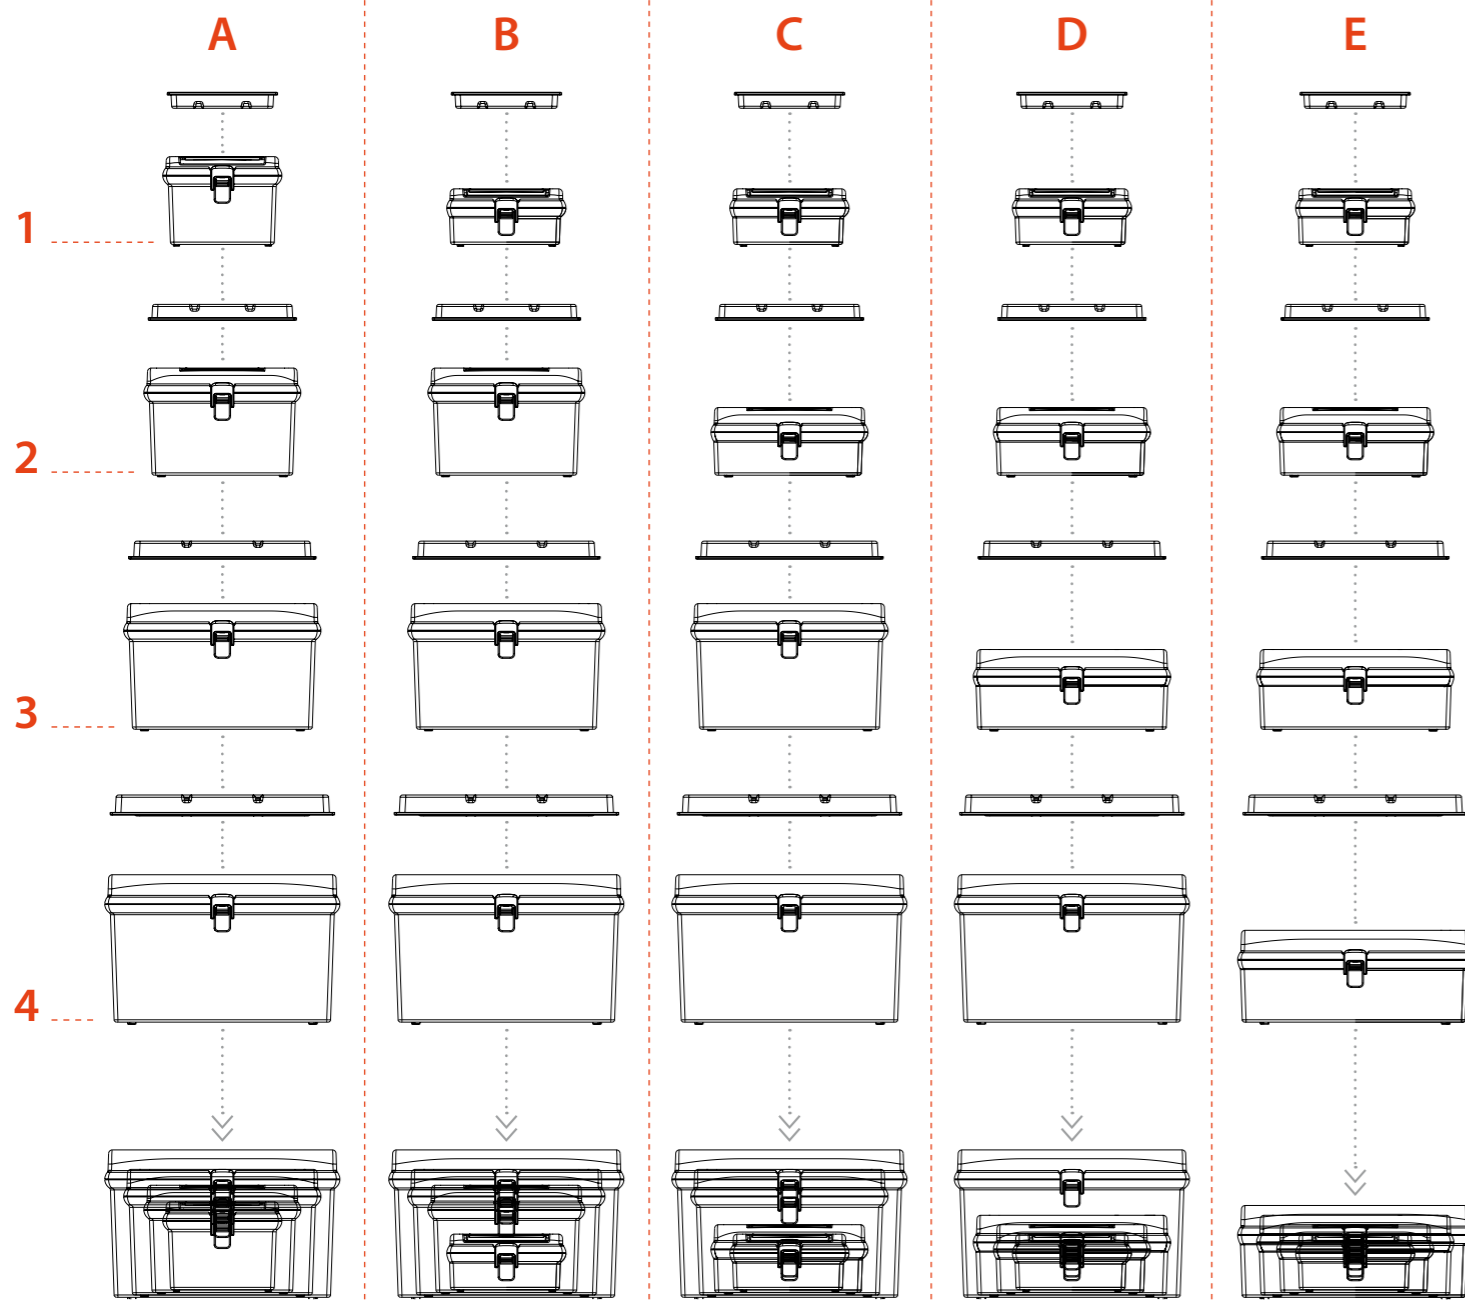

create Your
own **SET** from:

nun

- > transparent **assortment box** for small parts <
- > included **separators** - some removable <
- > comfortable **handle** <

> hanging loop <

NUN08

	NUN08
	5905197155265
	mm 198 x 117 x 45 inch 7,5 x 4,5 x 1,5
	45
	1080
	mm 1200 x 800 x 1900
	35640