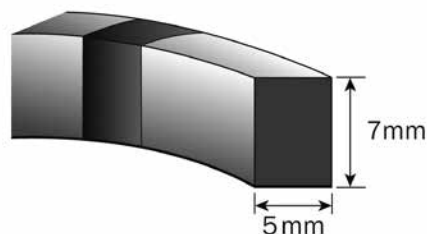

NISSAN Sunny N13 Sedan (86-90) - (ARGIC: 5967)	TOYOTA Corolla E11 (97-02) - (ARGIC: 8304)
NISSAN Sunny N14 Sedan (91-96) - (ARGIC: 5984)	TOYOTA Corolla E90 Sedan/Compact (87-92) - (ARGIC: 8259)
NISSAN Terrano I WD21 (86-93) - (ARGIC: 5966)	TOYOTA Corolla E92 (87-92) - (ARGIC: 8260)
NISSAN Terrano II R20 (94-98) - (ARGIC: 5990)	TOYOTA Hiace LH102 (95-12) - (ARGIC: 8295)
SUBARU Forester I (97-02) - (ARGIC: 7923)	TOYOTA Hilux LN145/165 (97-05) - (ARGIC: 8308)
SUBARU Legacy II (94-99) - (ARGIC: 7919)	TOYOTA Land Cruiser HDJ100 (98-07) - (ARGIC: 8306)
SUZUKI Baleno (95-02) - (ARGIC: 8016)	TOYOTA Land Cruiser HDJ90 (96-02) - (ARGIC: 8301)
SUZUKI Jimny (98-) - (ARGIC: 8022)	TOYOTA MR2 II (90-99) - (ARGIC: 8272)
SUZUKI Vitara (88-98) - (ARGIC: 8010)	TOYOTA Previa II (00-06) - (ARGIC: 8312)
SUZUKI Wagon R (00-06) - (ARGIC: 8026)	TOYOTA Prius I (01-03) - (ARGIC: 8324)
TOYOTA 4 Runner (89-96) - (ARGIC: 8271)	TOYOTA RAV4 III (00-06) - (ARGIC: 8323)
TOYOTA Avensis I (98-03) - (ARGIC: 8305)	TOYOTA Starlet EP81 (90-96) - (ARGIC: 8273)
TOYOTA Avensis Verso (01-09) - (ARGIC: 8333)	TOYOTA Starlet EP91 (96-99) - (ARGIC: 8298)
TOYOTA Camry V (01-06) - (ARGIC: 8339)	TOYOTA Yaris I (99-05) - (ARGIC: 8310)
TOYOTA Carina E (92-97) - (ARGIC: 8282)	TOYOTA Yaris Verso (99-05) - (ARGIC: 8317)
TOYOTA Celica VI ST202 (94-99) - (ARGIC: 8286)	MINI R50 (99-06) - (ARGIC: 8316)
TOYOTA Celica VII T23 (99-05) - (ARGIC: 8316)	TOYOTA Corolla E100 (91-97) - (ARGIC: 8281)
TOYOTA Corolla E100 (91-97) - (ARGIC: 8281)	

Foam rubber profile self-adhesive, 5x7 mm, 15 m