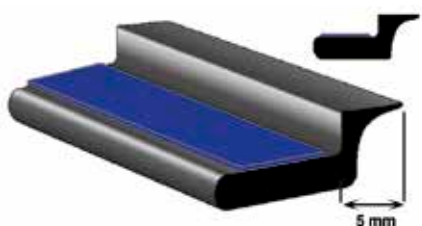

Underglass profile self-adhesive with cover lip, 5 mm, 5 m

This underglass profile is useable for many different tempered back and sidelights. The soft foam components offer perfect fitting properties especially in corner areas.

Article number	Content	Item/unit
5048-5	5	metres
NISSAN Qashqai (06-14) - (ARGIC: 6044)