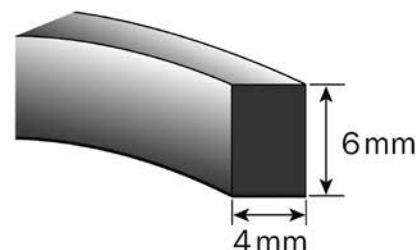

Article number	Content	Item/unit
5003-5	5	rolls
ALFA ROMEO 33 II (90-94) - (ARGIC: 2028)	MITSUBISHI Galant EA0 (97-06) - (ARGIC: 5649)	
ALFA ROMEO 75 (85-93) - (ARGIC: 2026)	MITSUBISHI Grandis (04-11) - (ARGIC: 5673)	
HONDA Accord Sedan/Estate (03-08) - (ARGIC: 3986)	MITSUBISHI L200 Pick up (96-05) - (ARGIC: 5650)	
HONDA Civic CRX I (84-87) - (ARGIC: 3921)	MITSUBISHI Lancer C60 Sedan (88-92) - (ARGIC: 5633)	
HONDA Civic CRX III (92-98) - (ARGIC: 3948)	MITSUBISHI Lancer CA0 Sedan/Estate (93-96) - (ARGIC: 5642)	
HONDA Civic V 3dr (91-95) - (ARGIC: 3941)	MITSUBISHI Lancer CJO (96-03) - (ARGIC: 5647)	
HONDA Civic V 4dr (91-95) - (ARGIC: 3940)	MITSUBISHI Lancer Sedan 4dr (07-) - (ARGIC: 5684)	
HONDA Civic VI 5dr (95-01) - (ARGIC: 3954)	MITSUBISHI Lancer Sedan/Estate (03-08) - (ARGIC: 5670)	
HONDA Civic VII 3dr (01-05) - (ARGIC: 3976)	MITSUBISHI Pajero II (91-00) - (ARGIC: 5637)	
HONDA Civic VIII 5dr (06-12) - (ARGIC: 3998)	MITSUBISHI Pajero Pinin (99-06) - (ARGIC: 5660)	
HONDA Concerto SJ4 (91-95) - (ARGIC: 3943)	MITSUBISHI Pajero Sport (96-09) - (ARGIC: 5650)	
HONDA CR-V III (06-12) - (ARGIC: 4000)	MITSUBISHI Space Gear/L400 (94-06) - (ARGIC: 5645)	
HONDA FR-V (05-09) - (ARGIC: 3992)	MITSUBISHI Space Runner (92-00) - (ARGIC: 5638)	
HONDA Jazz (02-08) - (ARGIC: 3979)	MITSUBISHI Space Star (98-05) - (ARGIC: 5655)	
HONDA Logo (99-01) - (ARGIC: 3968)	MITSUBISHI Space Wagon III (98-04) - (ARGIC: 5658)	
HONDA Shuttle III (95-98) - (ARGIC: 3955)	NISSAN 100 NX B13 Cpé. (91-94) - (ARGIC: 5985)	
KIA Carens (99-06) - (ARGIC: 4410)	NISSAN Almera N15 (95-00) - (ARGIC: 6001)	
KIA Carnival (99-06) - (ARGIC: 4408)	NISSAN Almera N16 3/5dr (00-06) - (ARGIC: 6007)	
KIA Clarus (96-00) - (ARGIC: 4405)	NISSAN Bluebird T12/T72 (85-90) - (ARGIC: 5969)	
KIA Joyce (00-03) - (ARGIC: 4416)	NISSAN Maxima V (00-03) - (ARGIC: 6015)	
KIA Pregio (98-05) - (ARGIC: 4404)	NISSAN Micra K12 (03-10) - (ARGIC: 6011)	
KIA Rio (00-05) - (ARGIC: 4411)	NISSAN Murano (05-08) - (ARGIC: 6032)	
KIA Rio II (05-11) - (ARGIC: 4426)	NISSAN Note (06-13) - (ARGIC: 6041)	
KIA Sephia (93-98) - (ARGIC: 4401)	NISSAN Pathfinder II (04-13) - (ARGIC: 6037)	
KIA Sephia II/Shuma (98-04) - (ARGIC: 4409)	NISSAN Pathfinder II (97-04) - (ARGIC: 6005)	
MITSUBISHI ASX (10-) - (ARGIC: 5689)	NISSAN Prairie M11 (88-98) - (ARGIC: 5978)	
MITSUBISHI Carisma (95-04) - (ARGIC: 5646)	NISSAN Primera P10 Sedan (90-96) - (ARGIC: 5981)	
MITSUBISHI Colt VI 3dr (07-12) - (ARGIC: 5676)	NISSAN Primera W10 Estate (90-98) - (ARGIC: 5983)	
MITSUBISHI Colt III C50 (88-91) - (ARGIC: 5632)	NISSAN Serena (93-01) - (ARGIC: 5992)	
MITSUBISHI Colt IV CC (92-95) - (ARGIC: 5641)	NISSAN Sunny B12 Cpé. (86-90) - (ARGIC: 5973)	
MITSUBISHI Colt V (96-04) - (ARGIC: 5647)		
MITSUBISHI Eclipse (91-95) - (ARGIC: 5640)		
MITSUBISHI Galant E50 (93-97) - (ARGIC: 5643)