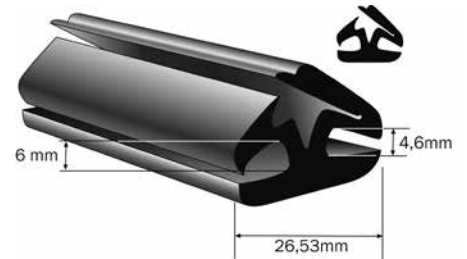

WEATHERSTRIP PROFILES

Weatherstrip profile, 26,5x19 mm, 25 m

Especially for Jeep CJ7 hardtop side and backlight glass.

Note: Fillerstrip is not needed.

Body channel: 4,6 mm

Glass channel: 6 mm

Article number	Content	Item/unit
5012	25	metres