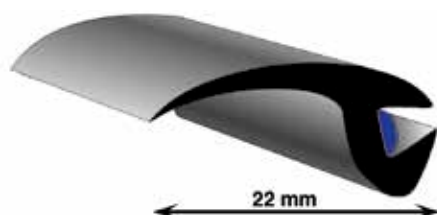

COVER PROFILES WITH BUTYL

ProFlexx Universal profile with butyl, 20 mm, 23 m

Article number	Content	Item/unit
5046-25E	23	metres
CHEVROLET GMC Van (81-95)		MITSUBISHI Lancer Sedan/Estate (03-08) - (ARGIC: 5670)
FORD Transit V (00-06) - (ARGIC: 3739)		RENAULT Clio I (91-98) - (ARGIC: 7232)