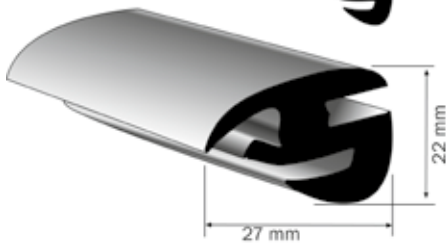

WEATHERSTRIP PROFILES

Weatherstrip profile, 21x16 mm, 20 m

Body channel: 1,5 mm
Glass channel: 4 mm

Article number	Content	Item/unit
5118	20	metres

Weatherstrip profile, 22x27 mm, 50 m

Installation location: back/sidelight