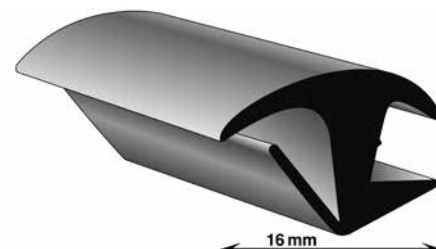

Article number	Content	Item/unit
5002	50	metres
ALFA ROMEO 155 (92-97) - (ARGIC: 2029)	LANCIA Y11 (96-03) - (ARGIC: 4732)	
ALFA ROMEO 33 II (90-94) - (ARGIC: 2028)	MAZDA 323 IV 3dr (89-94) - (ARGIC: 5134)	
ALFA ROMEO 75 (85-93) - (ARGIC: 2026)	MAZDA 323 IV 5dr (89-94) - (ARGIC: 5136)	
CITROEN BX I & II (83-93) - (ARGIC: 2715)	MAZDA 323 V 5dr (94-98) - (ARGIC: 5149)	
DAEWOO Leganza (97-03) - (ARGIC: 3005)	DAEWOO Nubira I (97-03) - (ARGIC: 3004)	
DAEWOO Nubira I (97-03) - (ARGIC: 3004)	DAEWOO Nubira V (99-04) - (ARGIC: 2924)	
DAIHATSU Cuore V (99-04) - (ARGIC: 2924)	DAIHATSU Gran Move (97-02) - (ARGIC: 2921)	
DAIHATSU Gran Move (97-02) - (ARGIC: 2921)	DAIHATSU Sirion I (98-04) - (ARGIC: 2923)	
DAIHATSU Sirion I (98-04) - (ARGIC: 2923)	DAIHATSU Terios I (97-06) - (ARGIC: 2922)	
DAIHATSU Terios I (97-06) - (ARGIC: 2922)	HONDA Civic CRX I (84-87) - (ARGIC: 3921)	
HONDA Civic CRX I (84-87) - (ARGIC: 3921)	LANCIA Y11 (96-03) - (ARGIC: 4732)	
	MAZDA 323 IV 3dr (89-94) - (ARGIC: 5134)	
	MAZDA 323 IV 5dr (89-94) - (ARGIC: 5136)	
	MAZDA 323 V 5dr (94-98) - (ARGIC: 5149)	
	DAEWOO Leganza (97-03) - (ARGIC: 3005)	
	DAEWOO Nubira I (97-03) - (ARGIC: 3004)	
	DAEWOO Nubira V (99-04) - (ARGIC: 2924)	
	DAIHATSU Cuore V (99-04) - (ARGIC: 2924)	
	DAIHATSU Gran Move (97-02) - (ARGIC: 2921)	
	DAIHATSU Sirion I (98-04) - (ARGIC: 2923)	
	DAIHATSU Terios I (97-06) - (ARGIC: 2922)	
	HONDA Civic CRX I (84-87) - (ARGIC: 3921)	
	LANCIA Y11 (96-03) - (ARGIC: 4732)	
	MAZDA 323 IV 3dr (89-94) - (ARGIC: 5134)	
	MAZDA 323 IV 5dr (89-94) - (ARGIC: 5136)	
	MAZDA 323 V 5dr (94-98) - (ARGIC: 5149)	
	MITSUBISHI Carisma (95-04) - (ARGIC: 5646)	
	MITSUBISHI Colt III C50 (88-91) - (ARGIC: 5632)	
	MITSUBISHI Colt IV CC (92-95) - (ARGIC: 5641)	
	OPEL Frontera A (91-98) - (ARGIC: 6258)	
	OPEL Frontera B (99-04) - (ARGIC: 6287)	
	OPEL Kadett E (84-92) - (ARGIC: 6247)	
	OPEL Omega A (86-93) - (ARGIC: 6252)