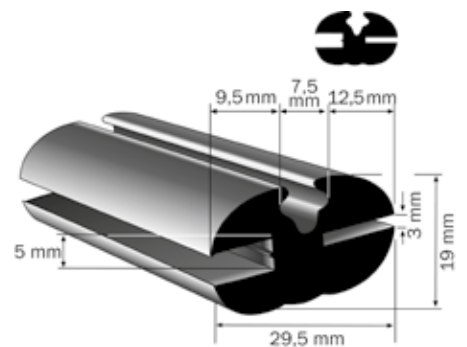

Weatherstrip profile, 29,5x19 mm, 15 m

Body channel: 3 mm

Glass channel: 5 mm

Article number	Content	Item/unit
5114	15	metres