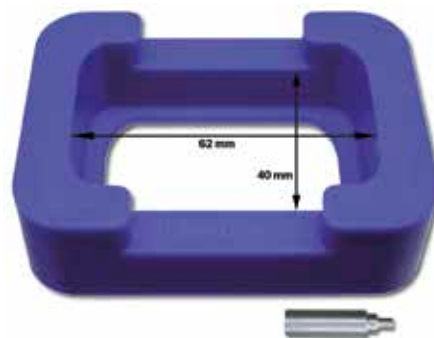

SensorTack® 2 Refill mould Type 3/13

For the repair of square-type gel sensors with the dimensions 62 x 40 mm (see vehicle listing below).
Gel pads can easily be rebuilt with SensorTack® 2 gel and this unique refill mould.

Components:

- 1 x SensorTack® 2 refill mould Type 3/13
- 1 x pin for light eye cover
- Parts per set: 2 pieces

Article number	Content	Item/unit
133601242	1	piece
CADILLAC BLS (05-10) - (ARGIC: A129)	OPEL Omega B (94-03) - (ARGIC: 6261)	
FIAT Croma II (05-10) - (ARGIC: 3361)	OPEL Vectra C/Signum (02-09) - (ARGIC: 6294) 2002-2003	
FIAT Idea (04-11) - (ARGIC: 3358)	RENAULT Vel Satis (02-09) - (ARGIC: 7250)	
FIAT Scudo II (07-) - (ARGIC: 3752)	SAAB 900/9-3 3/5dr (93-03) - (ARGIC: 7408)	
FIAT Stilo 3dr (01-07) - (ARGIC: 3356)	SAAB 9-3 Conv. (03-) - (ARGIC: 7412)	
FIAT Stilo 5dr (01-07) - (ARGIC: 3355)	SAAB 9-5 (97-10) - (ARGIC: 7410)	
FORD Kuga (08-12) - (ARGIC: 3574)	VOLVO C30/S40/V50 (04-12) - (ARGIC: 8832)	
KIA Carnival (99-06) - (ARGIC: 4408)	VOLVO S60/V70/XC70 (00-07) - (ARGIC: 8829)	
LANCIA Musa (04-12) - (ARGIC: 4739)	VOLVO S80 (98-06) - (ARGIC: 8828)	
OPEL Corsa C (00-06) - (ARGIC: 6290)	VOLVO XC 90 (02-14) - (ARGIC: 8831)