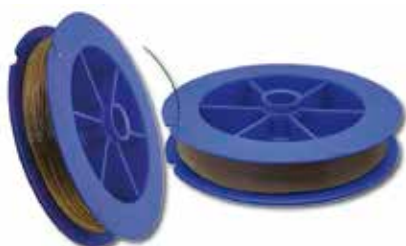

Gold wire, braided, 0,8 mm, 22 m on plastic dispenser

Comprising three inter-woven brass coated steel wires. The improved cutting properties of this strong and flexible wire are an advantage when used on wide and hard PU beads. The solid rubber band prevents the wire from slipping unintentionally.

Article number	Content	Item/unit
02181603	1	piece