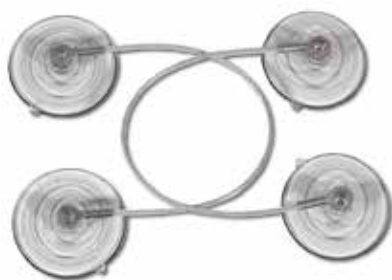

Sidelight holder, 2 pieces

This holder allows free-fastening of sidelights so that the door winding elements can be prepared without problem.

Article number	Content	Item/unit
04210305	2	pieces