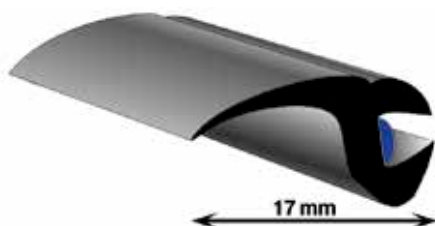

CHRYSLER Neon I (95-99)	MITSUBISHI Galant E50 (93-97) - (ARGIC: 5643)
CHRYSLER Vision (LHS) (94-)	MITSUBISHI Galant EA0 (97-06) - (ARGIC: 5649)
CITROEN BX I & II (83-93) - (ARGIC: 2715)	MITSUBISHI Lancer C60 Sedan (88-92) - (ARGIC: 5633)
DAEWOO Leganza (97-03) - (ARGIC: 3005)	MITSUBISHI Lancer CA0 Sedan/Estate (93-96) - (ARGIC: 5642)
DAEWOO Nubira I (97-03) - (ARGIC: 3004)	MITSUBISHI Pajero Pinin (99-06) - (ARGIC: 5660)
DAIHATSU Cuore V (99-04) - (ARGIC: 2924)	MITSUBISHI Space Star (98-05) - (ARGIC: 5655)
DAIHATSU Gran Move (97-02) - (ARGIC: 2921)	MITSUBISHI Space Wagon III (98-04) - (ARGIC: 5658)
DAIHATSU Sirion I (98-04) - (ARGIC: 2923)	NISSAN 350Z (03-09) - (ARGIC: 6027)
DAIHATSU Terios I (97-06) - (ARGIC: 2922)	NISSAN Almera N16 3/5dr (00-06) - (ARGIC: 6007)
FIAT Punto II (99-05) - (ARGIC: 3351)	NISSAN Maxima V (00-03) - (ARGIC: 6015)
FIAT Seicento (98-03) - (ARGIC: 3350)	NISSAN Micra K10 (83-92) - (ARGIC: 5956)
FIAT Tipo/Tempira (87-96) - (ARGIC: 3337)	NISSAN Serena (93-01) - (ARGIC: 5992)
FORD Escort IV (90-01) - (ARGIC: 3545)	NISSAN Terrano I WD21 (86-93) - (ARGIC: 5966)
HONDA Civic CRX I (84-87) - (ARGIC: 3921)	OPEL Astra G (98-04) - (ARGIC: 6284)
HONDA Concerto SJ4 (91-95) - (ARGIC: 3943)	OPEL Corsa B (93-00) - (ARGIC: 6259)
HYUNDAI Accent I (94-99) - (ARGIC: 4109)	OPEL Frontera A (91-98) - (ARGIC: 6258)
HYUNDAI Grandeur (05-11) - (ARGIC: 4132)	OPEL Frontera B (99-04) - (ARGIC: 6287)
HYUNDAI Lantra I (91-95) - (ARGIC: 4106)	OPEL Kadett E (84-92) - (ARGIC: 6247)
HYUNDAI Lantra II (95-00) - (ARGIC: 4111)	OPEL Monterey (92-98) - (ARGIC: 6262)
ISUZU Trooper II (92-98) - (ARGIC: 6276)	OPEL Omega A (86-93) - (ARGIC: 6252)
KIA Sephia (93-98) - (ARGIC: 4401)	OPEL Vectra B (95-02) - (ARGIC: 6277)
LANCIA Y10 (85-95) - (ARGIC: 4725)	OPEL Zafira A (99-05) - (ARGIC: 6283)
LANCIA Y11 (96-03) - (ARGIC: 4732)	PEUGEOT 106 (91-05) - (ARGIC: 6520)
MAZDA 3 (03-09) - (ARGIC: 5166)	PEUGEOT 205 I & II (83-97) - (ARGIC: 6514)
MAZDA 323 IV 3dr (89-94) - (ARGIC: 5134)	PONTIAC Trans Sport I (90-96) - (ARGIC: AP29)
MAZDA 323 IV 5dr (89-94) - (ARGIC: 5136)	RENAULT Safrane (92-02) - (ARGIC: 7235)
MAZDA 323 V 5dr (94-98) - (ARGIC: 5149)	SUZUKI Baleno (95-02) - (ARGIC: 8016)
MAZDA 5 (05-10) - (ARGIC: 5168)	SUZUKI Vitara (88-98) - (ARGIC: 8010)
MAZDA 6 (02-07) - (ARGIC: 5164)	TOYOTA 4 Runner (89-96) - (ARGIC: 8271)
MAZDA 626 III Cpé./HTB (88-91) - (ARGIC: 5133)	TOYOTA Carina E (92-97) - (ARGIC: 8282)
MAZDA 626 III Sedan/Estate (88-91) - (ARGIC: 5129)	TOYOTA Celica VI ST202 (94-99) - (ARGIC: 8286)
MAZDA MX-5 I (90-98) - (ARGIC: 5138)	TOYOTA Corolla E100 (91-97) - (ARGIC: 8281)
MAZDA MX-5 II (98-05) - (ARGIC: 5138)	TOYOTA Corolla E90 Sedan/Compact (87-92) - (ARGIC: 8259)
MITSUBISHI Carisma (95-04) - (ARGIC: 5646)	TOYOTA Corolla E92 (87-92) - (ARGIC: 8260)
MITSUBISHI Colt III C50 (88-91) - (ARGIC: 5632)	VOLVO S40/V40 (96-04) - (ARGIC: 8824)
MITSUBISHI Colt IV CC (92-95) - (ARGIC: 5641)	
MITSUBISHI Eclipse (91-95) - (ARGIC: 5640)	

ProFlexx Universal profile with butyl, 17 mm, 23 m

Article number	Content	Item/unit
5045-25E	23	metres
FORD Fiesta V (95-01) - (ARGIC: 3552)	MAZDA 121 III (96-03) - (ARGIC: 5151)	
FORD Mondeo I (93-00) - (ARGIC: 3546)	RENAULT Clio I (91-98) - (ARGIC: 7232)	
FORD Sierra I (82-86) - (ARGIC: 3539)	SAAB 9000 (85-98) - (ARGIC: 7406)	
FORD Sierra II (87-93) - (ARGIC: 3543)	TOYOTA Carina E (92-97) - (ARGIC: 8282)	
FORD Transit V (00-06) - (ARGIC: 3739)	TOYOTA Celica V ST182 (90-93) - (ARGIC: 8269)	
KIA Pregio (98-05) - (ARGIC: 4404)	TOYOTA Celica VI ST202 (94-99) - (ARGIC: 8286)	
MAZDA 121 II (91-95) - (ARGIC: 5139)	TOYOTA Corolla E90 Sedan/Compact (87-92) - (ARGIC: 8259)