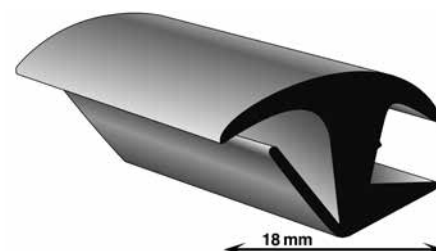

Universal profile, 18 mm, 50 m

Article number	Content	Item/unit
5002-1	50	metres
ALFA ROMEO 155 (92-97) - (ARGIC: 2029)	LANCIA Y11 (96-03) - (ARGIC: 4732)	
ALFA ROMEO 33 II (90-94) - (ARGIC: 2028)	MAZDA 323 IV 3dr (89-94) - (ARGIC: 5134)	
ALFA ROMEO 75 (85-93) - (ARGIC: 2026)	MAZDA 323 IV 5dr (89-94) - (ARGIC: 5136)	
CITROEN BX I & II (83-93) - (ARGIC: 2715)	MAZDA 323 V 5dr (94-98) - (ARGIC: 5149)	
DAEWOO Leganza (97-03) - (ARGIC: 3005)	MITSUBISHI Carisma (95-04) - (ARGIC: 5646)	
DAEWOO Nubira I (97-03) - (ARGIC: 3004)	MITSUBISHI Colt III C50 (88-91) - (ARGIC: 5632)	
DAEWOO Nubira I (97-03) - (ARGIC: 3004)	MITSUBISHI Colt IV CC (92-95) - (ARGIC: 5641)	
DAIHATSU Cuore V (99-04) - (ARGIC: 2924)	OPEL Frontera A (91-98) - (ARGIC: 6258)	
DAIHATSU Gran Move (97-02) - (ARGIC: 2921)	OPEL Frontera B (99-04) - (ARGIC: 6287)	
DAIHATSU Gran Move (97-02) - (ARGIC: 2921)	OPEL Kadett E (84-92) - (ARGIC: 6247)	
DAIHATSU Sirion I (98-04) - (ARGIC: 2923)	OPEL Omega A (86-93) - (ARGIC: 6252)	
DAIHATSU Sirion I (98-04) - (ARGIC: 2923)		
DAIHATSU Terios I (97-06) - (ARGIC: 2922)		
DAIHATSU Terios I (97-06) - (ARGIC: 2922)		
HONDA Civic CRX I (84-87) - (ARGIC: 3921)		
HONDA Civic CRX I (84-87) - (ARGIC: 3921)