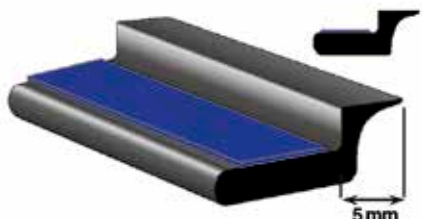

Underglass profile self-adhesive with cover lip, 5 mm, 30 m

This underglass profile is useable for many different tempered back and sidelights. The soft foam components offer perfect fitting properties especially in corner areas.

Article number	Content	Item/unit
5048	30	metres
HONDA Civic VII 3dr (01-05) - (ARGIC: 3976)	MITSUBISHI Colt V (96-04) - (ARGIC: 5647)	
HONDA Jazz (02-08) - (ARGIC: 3979)	MITSUBISHI Space Gear/L400 (94-06) - (ARGIC: 5645)	
MAZDA 3 (03-09) - (ARGIC: 5166)	SUBARU Forester I (97-02) - (ARGIC: 7923)	
MAZDA 6 (02-07) - (ARGIC: 5164)