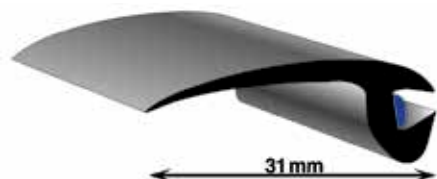

ProFlexx Universal profile with butyl, 31 mm, 20 m

Article number	Content	Item/unit
5042-25E	20	metres
CHEVROLET GMC Van (81-95)		MERCEDES A-Class W168 (97-04) - (ARGIC: 5342)