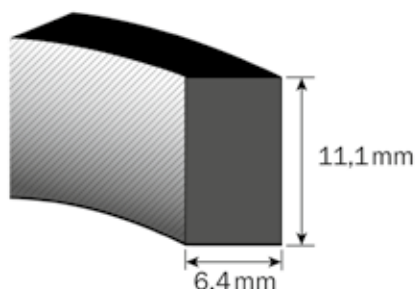

Foam rubber profile thermo self-adhesive, 6,4x11,1 mm, 20 m

Suitable for bus sidelight double-glazing repair.

Article number	Content	Item/unit
5036	20	metres