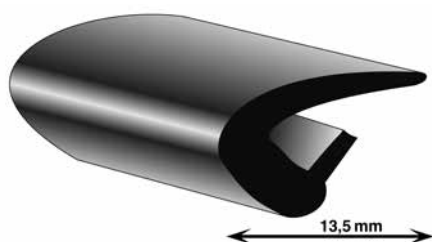

Universal profile, inside, 13,5 mm, 50 m

Article number	Content	Item/unit
5009	50	metres
FORD Scorpio I & II (85-98) - (ARGIC: 3541)	FORD Transit IV (86-00) - (ARGIC: 3731)	
	OPEL Kadett E (84-92) - (ARGIC: 6247)	