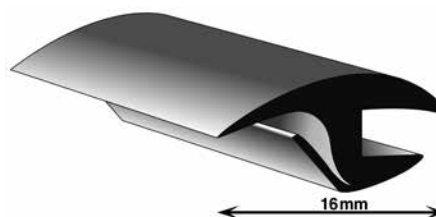

Universal profile, 16 mm, 25 m

Installation location: back/sidelight

Article number	Content	Item/unit
5011	25	metres
NISSAN Micra K10 (83-92) - (ARGIC: 5956)	OPEL Vectra B (95-02) - (ARGIC: 6277)	
OPEL Astra G (98-04) - (ARGIC: 6284)	OPEL Zafira A (99-05) - (ARGIC: 6283)	
OPEL Corsa B (93-00) - (ARGIC: 6259)	PEUGEOT 106 (91-05) - (ARGIC: 6520)	
OPEL Kadett E (84-92) - (ARGIC: 6247)	PEUGEOT 205 I & II (83-97) - (ARGIC: 6514)