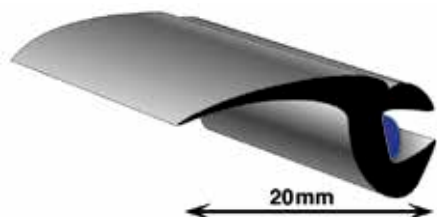

COVER PROFILES WITH BUTYL

ProFlexx Universal profile with butyl, 20 mm, 23 m

Article number	Content	Item/unit
5046-25E	23	metres
CHEVROLET GMC Van (81-95)		MITSUBISHI Lancer Sedan/Estate (03-08) - (ARGIC: 5670)
FORD Transit V (00-06) - (ARGIC: 3739)		RENAULT Clio I (91-98) - (ARGIC: 7232)