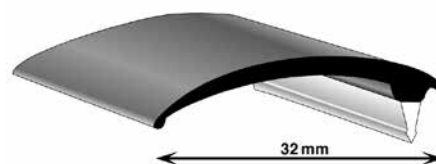

COVER PROFILES WITHOUT BUTYL

Cover profile, 32 mm, 30 m

Note: Usable for TGA models with premounted sun visor.

Article number	Content	Item/unit
51016	30	metres
BOVA Magiq (00-) - (ARGIC: BOV021)	MAN TGA XL wide (00-07) - (ARGIC: 4912)	
MAN TGA L narrow (00-05) - (ARGIC: 4911)	MAN TGA XXL wide (00-07) - (ARGIC: 4913)