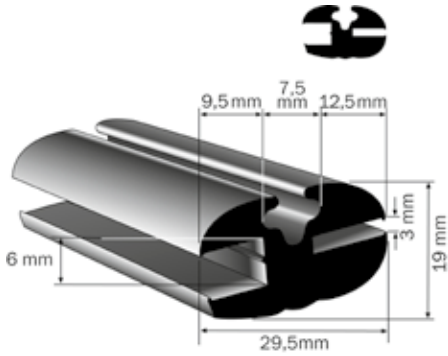

UNIVERSAL PROFILES

2

WEATHERSTRIP PROFILES

Weatherstrip profile, 29,5x19 mm, 15 m

Body channel: 3 mm
Glass channel: 6 mm

Article number	Content	Item/unit
5124	15	metres