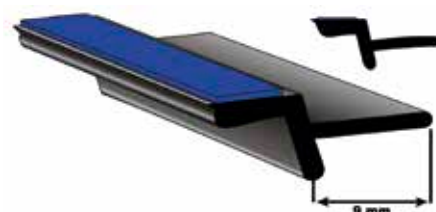

Underglass profile self-adhesive with cover lip, 9 mm, 27 m

Article number	Content	Item/unit
5024-27	27	metres
AUDI A3 (96-03) - (ARGIC: 8554)	SEAT Arosa (97-05) - (ARGIC: 7607)	
AUDI A4 (94-00) - (ARGIC: 8547)	SEAT Leon I (99-05) - (ARGIC: 7608)	
AUDI A6 Sedan (97-04) - (ARGIC: 8557)	SEAT Toledo II (99-04) - (ARGIC: 7608)	
FIAT Brava 5dr (95-01) - (ARGIC: 3348)	SKODA Fabia I (00-07) - (ARGIC: 7808)	
FIAT Bravo 3dr (95-01) - (ARGIC: 3348)	VW Bora (98-05) - (ARGIC: 8558)	
FIAT Marea (96-02) - (ARGIC: 3348)	VW Golf A4 (97-03) - (ARGIC: 8558)	
FIAT Palio (98-) - (ARGIC: 3349)	VW Golf III (91-98) - (ARGIC: 8541)	
FIAT Stilo 3dr (01-07) - (ARGIC: 3356)	VW Lupo (97-05) - (ARGIC: 8560)	
FIAT Stilo 5dr (01-07) - (ARGIC: 3355)	VW New Beetle (98-10) - (ARGIC: 8559)	
FORD Galaxy I (95-06) - (ARGIC: 3550)	VW Passat B3/B4 (88-96) - (ARGIC: 8535)	
MERCEDES SLK-Class R170 (96-04) - (ARGIC: 5339)	VW Passat B5 (97-05) - (ARGIC: 8556)	
NISSAN Almera Tino (00-06) - (ARGIC: 6014)	VW Polo II/Derby II (81-94) - (ARGIC: 8530)	
SEAT Alhambra (96-10) - (ARGIC: 7606)	VW Polo III 6N (94-00) - (ARGIC: 8545)	
	VW Sharan (95-10) - (ARGIC: 8548)