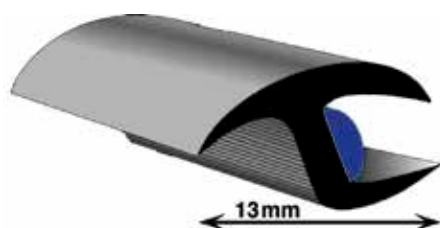

ProFlexx Universal profile with butyl, 13 mm, 30 m

Article number	Content	Item/unit
5032-30	30	metres
BMW 7 Series E38 (94-01) - (ARGIC: 2433)	NISSAN 100 NX B13 Cpé. (91-94) - (ARGIC: 5985)	
CHRYSLER Stratus (95-99)	NISSAN Almera N15 (95-00) - (ARGIC: 6001)	
CITROEN Saxo (96-03) - (ARGIC: 2723)	NISSAN Maxima III (88-94) - (ARGIC: 5979)	
CITROEN ZX (91-98) - (ARGIC: 2719)	NISSAN Pathfinder II (97-04) - (ARGIC: 6005)	
DAEWOO Matiz I (98-04) - (ARGIC: 3006)	NISSAN Prairie M11 (88-98) - (ARGIC: 5978)	
DAEWOO Tico (96-01) - (ARGIC: 3002)	NISSAN Primera P10 Sedan (90-96) - (ARGIC: 5981)	
FIAT Punto I (93-99) - (ARGIC: 3341)	NISSAN Primera W10 Estate (90-98) - (ARGIC: 5983)	
FORD Maverick I (94-01) - (ARGIC: 3547)	NISSAN Sunny B12 Cpé. (86-90) - (ARGIC: 5973)	
FORD Probe I (88-92) - (ARGIC: 3548)	NISSAN Sunny N13 Sedan (86-90) - (ARGIC: 5967)	
HONDA Logo (99-01) - (ARGIC: 3968)	NISSAN Sunny N14 Sedan (91-96) - (ARGIC: 5984)	
HYUNDAI Pony III (91-95) - (ARGIC: 4105)	NISSAN Terrano II R20 (94-98) - (ARGIC: 5990)	
HYUNDAI S-Coupé (91-96) - (ARGIC: 4104)	SUZUKI Wagon R (00-06) - (ARGIC: 8026)	