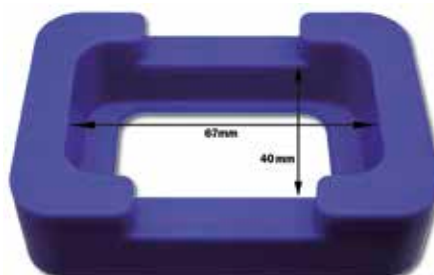

Article number	Content	Item/unit
133601244	1	piece
ALFA ROMEO 159 (05-11) - (ARGIC: 2039)	OPEL Vectra C/Signum (02-09) - (ARGIC: 6294) 2004-2008	
CITROEN C4 (04-10) - (ARGIC: 2732)	OPEL Vivaro A (01-14) - (ARGIC: 6300)	
CITROEN C4 Picasso/Grand Picasso (06-13) - (ARGIC: 2735)	PEUGEOT 206/206+ (98-12) - (ARGIC: 6539)	
CITROEN C5 (01-08) - (ARGIC: 2727) 03/2003-2008	PEUGEOT 307 (01-07) - (ARGIC: 6542) 03/2003-2007	
CITROEN C8 (02-14) - (ARGIC: 2728) 07/2006-2014	PEUGEOT 307 CC (03-08) - (ARGIC: 6543)	
CITROEN Jumpy II (07-) - (ARGIC: 2736)	PEUGEOT 406 Cpé. (97-05) - (ARGIC: 6538) 2001-2005	
CITROEN Xantia (93-01) - (ARGIC: 2720)	PEUGEOT 406 Sedan/Estate (96-04) - (ARGIC: 6525) 07/2001-2004	
CITROEN Xsara (97-04) - (ARGIC: 2725)	PEUGEOT 407 (04-10) - (ARGIC: 6544)	
CITROEN Xsara Picasso (00-06) - (ARGIC: 2729)	PEUGEOT 407 CC (05-12) - (ARGIC: 6550)	
FIAT Bravo (07-) - (ARGIC: 3365)	PEUGEOT 607 (00-10) - (ARGIC: 6540) 2005-2010	
FIAT Ulysse II (02-14) - (ARGIC: 3357) 07/2006-2014	PEUGEOT 807 (02-14) - (ARGIC: 6546) 07/2006-2014	
FORD C-Max (03-10) - (ARGIC: 3565)	PEUGEOT Expert/Tepee (06-) - (ARGIC: 6553)	
FORD Fiesta VI (01-08) - (ARGIC: 3562)	RENAULT Clio II (98-05) - (ARGIC: 7248)	
FORD Focus II (04-10) - (ARGIC: 3566)	RENAULT Espace IV (02-14) - (ARGIC: 7251)	
FORD Fusion (02-12) - (ARGIC: 3563)	RENAULT Laguna II (01-07) - (ARGIC: 7249) 2003-2007	
LANCIA Delta (08-) - (ARGIC: 4740)	RENAULT Master II (97-10) - (ARGIC: 7247)	
LANCIA Phedra (02-10) - (ARGIC: 4738) 07/2006-2010	RENAULT Trafic II (01-) - (ARGIC: 7252)	
OPEL Astra H (04-10) - (ARGIC: 6302)		
OPEL Astra H Twin Top (06-10) - (ARGIC: 6310)