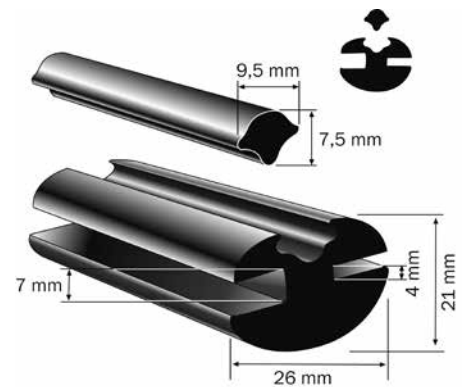

Fillerstrip (25 m) is included.

Body channel: 4 mm

Glass channel: 7 mm

Article number	Content	Item/unit
5013	25	metres

Weatherstrip profile, 29,5x19 mm, 15 m

Body channel: 2 mm

Glass channel: 5 mm

Article number	Content	Item/unit
5113	15	metres