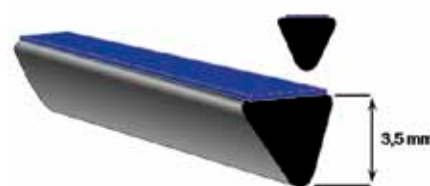

UNDERGLASS PROFILES SELF-ADHESIVE

Underglass distance profile self-adhesive, 5x3,5 mm, 20 m

This underglass profile can be used universally and is attached to the silkprint of windcreens, side and backlights. It ensures the correct spacing between windscreen and bodywork.

Article number	Content	Item/unit
5057-20	20	metres