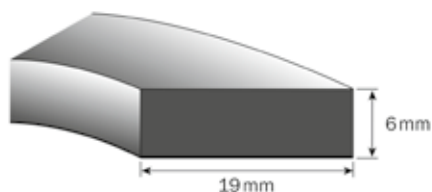

Foam rubber profile self-adhesive for dashboard, 19x6 mm, 15 m

Article number	Content	Item/unit
5052	15	metres
NISSAN 350Z (03-09) - (ARGIC: 6027)	NISSAN 370Z Cpé. (08-) - (ARGIC: 6061)