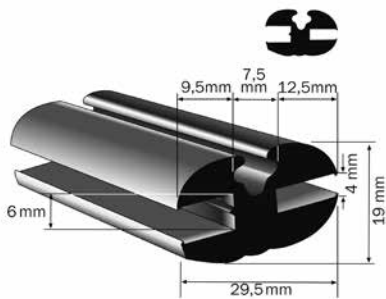

Body channel: 3 mm
Glass channel: 6 mm

Article number	Content	Item/unit
5124	15	metres

Weatherstrip profile, 29,5x19 mm, 15 m

Body channel: 4 mm
Glass channel: 6 mm

Article number	Content	Item/unit
5125	15	metres