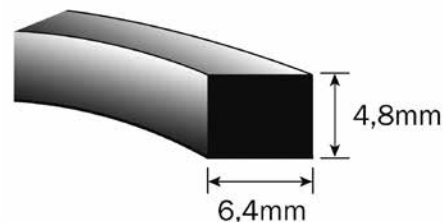

FOAM RUBBERS

Foam rubber profile thermo self-adhesive, 6,4x4,8 mm, 20 m

Suitable for bus sidelight double-glazing repair.

Article number	Content	Item/unit
5079	20	metres