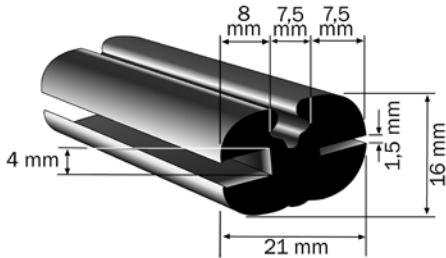

WEATHERSTRIP PROFILES

Weatherstrip profile, 21x16 mm, 20 m

Body channel: 1,5 mm
Glass channel: 4 mm

Article number	Content	Item/unit
5118	20	metres

Weatherstrip profile, 22x27 mm, 50 m

Installation location: back/sidelight