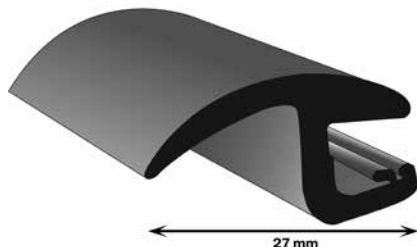

4 mm

Universal profile, 25 m

Installation location: back/sidelight
Glass channel: 4 mm

Article number	Content	Item/unit
5028	25	metres
FORD Galaxy I (95-06) - (ARGIC: 3550)	SEAT Alhambra (96-10) - (ARGIC: 7606)	
	VW Transporter T4 (90-03) - (ARGIC: 8537)	