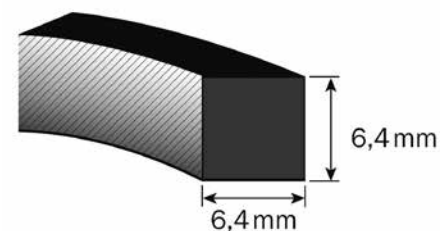

Foam rubber profile thermo self-adhesive, 6,4x6,4 mm, 20 m

Suitable for bus sidelight double-glazing repair.

Article number	Content	Item/unit
5031	20	metres