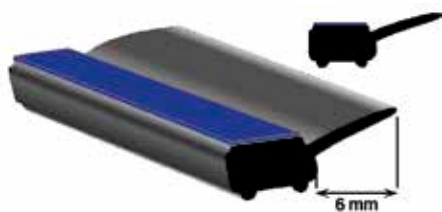

Underglass profile self-adhesive with cover lip, 6 mm, 20 m

This universal underglass profile is glued onto the screen silkprint.

Article number	Content	Item/unit
5061-20	20	metres
AUDI A3 (03-12) - (ARGIC: 8580)	AUDI Q5 (08-) - (ARGIC: 8596)	
AUDI A6 (04-11) - (ARGIC: 8582)	AUDI Q7 (05-15) - (ARGIC: 8588)	
AUDI A6 (11-) - (ARGIC: 8611)	TOYOTA Land Cruiser V8 (08-) - (ARGIC: 8378)	
AUDI A8 (02-10) - (ARGIC: 8578)	VW Scirocco III (08-) - (ARGIC: 8597)	
	VW Touareg (02-10) - (ARGIC: 8576)