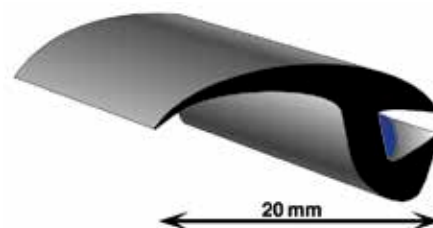

Article number	Content	Item/unit
5044-25E	23	metres
CHEVROLET Alero (98-04)	MERCEDES Vito I/V-Class W638 (96-03) - (ARGIC: 5428)	
CHEVROLET Astro/Van (85-93)	MITSUBISHI Colt VI 3dr (07-12) - (ARGIC: 5676)	
CHRYSLER Neon II (00-05) - (ARGIC: A225)	MITSUBISHI Pajero II (91-00) - (ARGIC: 5637)	
CITROEN AX (87-97) - (ARGIC: 2717)	OPEL Astra G (98-04) - (ARGIC: 6284)	
CITROEN Xsara (97-04) - (ARGIC: 2725)	OPEL Corsa C (00-06) - (ARGIC: 6290)	
CITROEN ZX (91-98) - (ARGIC: 2719)	OPEL Tigra (94-00) - (ARGIC: 6263)	
FIAT Barchetta (94-05) - (ARGIC: 3347)	OPEL Vectra B (95-02) - (ARGIC: 6277)	
FIAT Croma (85-95) - (ARGIC: 3336)	OPEL Zafira A (99-05) - (ARGIC: 6283)	
FIAT Doblò (01-10) - (ARGIC: 3354)	RENAULT Clio III/Grandtour (05-13) - (ARGIC: 7262)	
FIAT Palio (98-) - (ARGIC: 3349)	RENAULT Laguna I (94-00) - (ARGIC: 7237)	
FIAT Punto Conv. (94-00) - (ARGIC: 3346)	RENAULT Laguna II (01-07) - (ARGIC: 7249)	
FORD Mondeo I (93-00) - (ARGIC: 3546)	RENAULT Midlum (99-13) - (ARGIC: 7253)	
FORD Sierra I (82-86) - (ARGIC: 3539)	RENAULT Premium (96-13) - (ARGIC: 7242)	
FORD Sierra II (87-93) - (ARGIC: 3543)	ROVER 200/25 (90-95) - (ARGIC: 7016)	
FORD Transit IV (86-00) - (ARGIC: 3731)	ROVER 200/25/MG ZR (95-05) - (ARGIC: 7027)	
FORD Transit V (00-06) - (ARGIC: 3739)	ROVER MGF Roadster (95-05) - (ARGIC: 7026)	
HONDA Accord (08-) - (ARGIC: 4003)	SAAB 900/9-3 3/5dr (93-03) - (ARGIC: 7408)	
HONDA Accord Sedan/Estate (03-08) - (ARGIC: 3986)	SEAT Cordoba 3/5dr (94-00) - (ARGIC: 7604)	
HONDA Civic CRX III (92-98) - (ARGIC: 3948)	SEAT Toledo I (91-99) - (ARGIC: 7603)	
HONDA Civic V 3dr (91-95) - (ARGIC: 3941)	SSANGYONG Musso (93-05) - (ARGIC: 3007)	
HONDA Civic V 4dr (91-95) - (ARGIC: 3940)	SUBARU Forester I (97-02) - (ARGIC: 7923)	
HONDA Civic VI 5dr (95-01) - (ARGIC: 3954)	SUBARU Legacy II (94-99) - (ARGIC: 7919)	
HONDA Civic VIII 5dr (06-12) - (ARGIC: 3998)	TOYOTA Celica V ST182 (90-93) - (ARGIC: 8269)	
HONDA CR-V III (06-12) - (ARGIC: 4000)	TOYOTA Hiace LH102 (95-12) - (ARGIC: 8295)	
HONDA FR-V (05-09) - (ARGIC: 3992)	TOYOTA Hilux LN145/165 (97-05) - (ARGIC: 8308)	
HONDA Shuttle III (95-98) - (ARGIC: 3955)	TOYOTA MR2 II (90-99) - (ARGIC: 8272)	
JEEP Cherokee KJ (01-08)	TOYOTA Starlet EP81 (90-96) - (ARGIC: 8273)	
JEEP Grand Cherokee I (93-98) - (ARGIC: AJ05)	VOLVO 440 (88-96) - (ARGIC: 8820)	
JEEP Grand Cherokee II (99-04) - (ARGIC: AJ07)	VOLVO 460 (90-96) - (ARGIC: 8820)	
LAND ROVER Freelander I (97-06) - (ARGIC: 7028)	VOLVO 850 (92-96) - (ARGIC: 8822)	
MERCEDES MB 100 (88-96) - (ARGIC: 5423)	VW Polo Classic 4dr (95-00) - (ARGIC: 8549)	
	MITSUBISHI Colt VI 3dr (05-06) - (ARGIC: 5676)