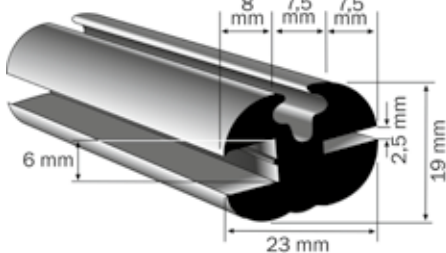

Weatherstrip profile, 23x18 mm, 20 m

Body channel: 3 mm
Glass channel: 5 mm

Article number	Content	Item/unit
5127	20	metres

Weatherstrip profile, 23x19 mm, 20 m

Body channel: 2,5 mm
Glass channel: 6 mm

Article number	Content	Item/unit
5120	20	metres