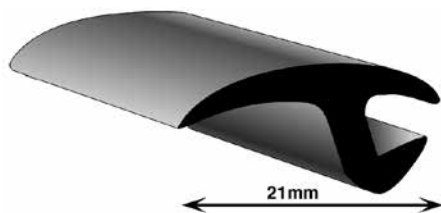

21 mm

Universal profile, 21 mm, 25 m

Article number	Content	Item/unit
5022	25	metres
CITROEN BX I & II (83-93) - (ARGIC: 2715)	RENAULT Midlum (99-13) - (ARGIC: 7253)	
DAF LF 45-55 (00-) - (ARGIC: 4633)	RENAULT Premium (96-13) - (ARGIC: 7242)	
FORD Transit IV (86-00) - (ARGIC: 3731)	SUBARU Forester I (97-02) - (ARGIC: 7923)	
	SUBARU Legacy II (94-99) - (ARGIC: 7919)