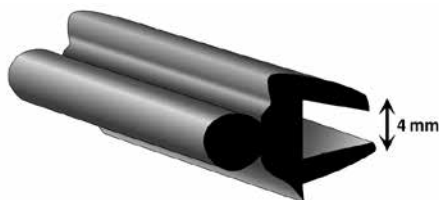

4 mm

Universal profile, 25 m

Installation location: back/sidelight
Glass channel: 4 mm

Article number	Content	Item/unit
5028	25	metres
FORD Galaxy I (95-06) - (ARGIC: 3550)	SEAT Alhambra (96-10) - (ARGIC: 7606)	
	VW Transporter T4 (90-03) - (ARGIC: 8537)