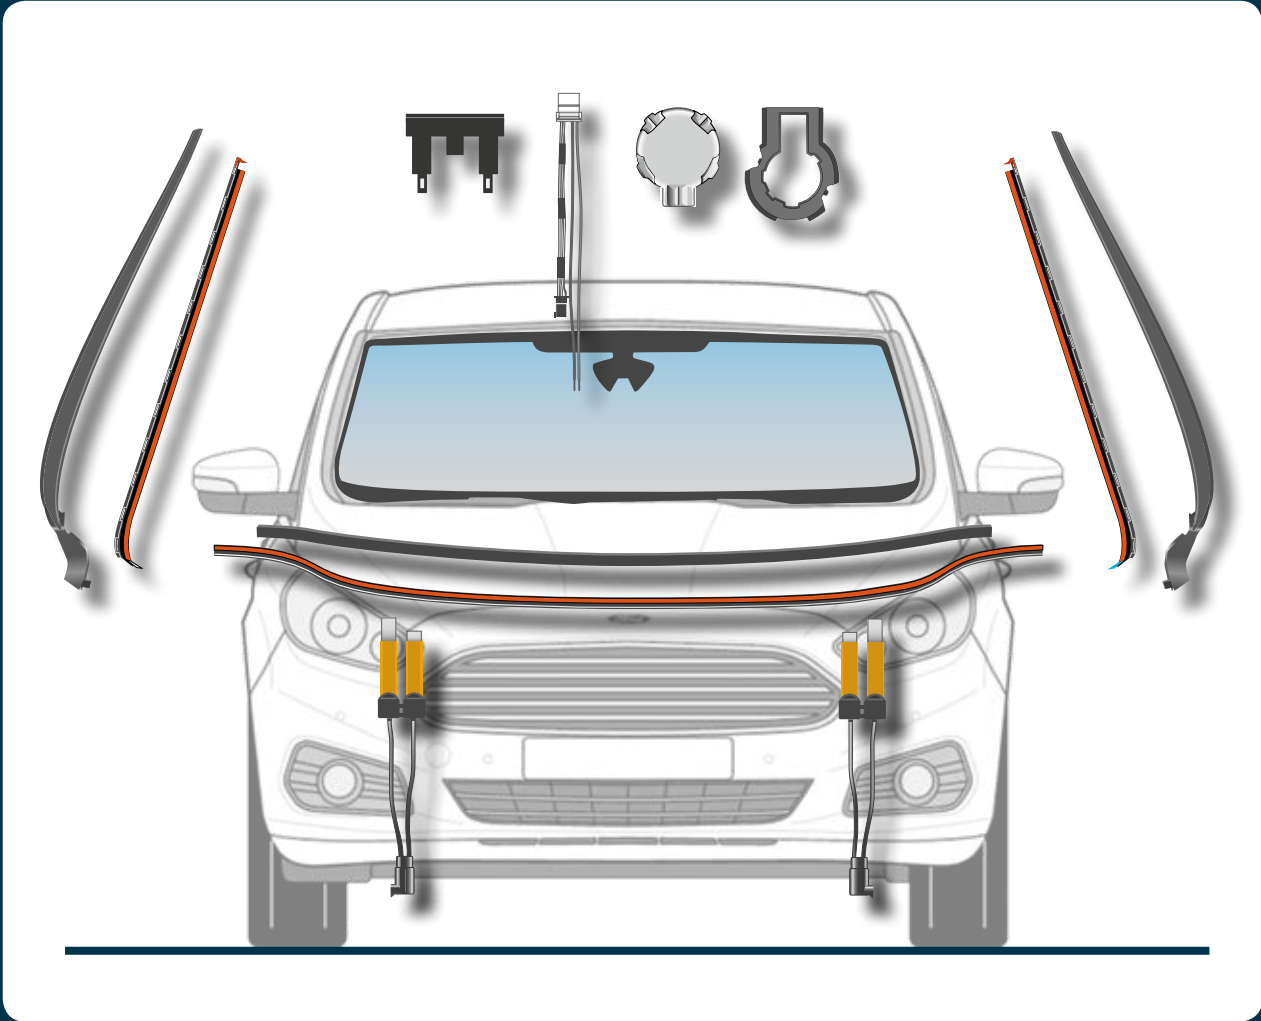

Diversity. **Products that meet every need.**

Trims, mouldings and attachments from a single source!