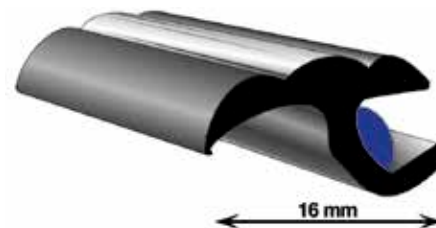

COVER PROFILES WITH BUTYL

ProFlexx Universal profile with butyl, chrome, 16 mm, 22 m

Article number	Content	Item/unit
5023-22	22	metres
TOYOTA 4 Runner (89-96) - (ARGIC: 8271)	TOYOTA Corolla E90 Sedan/Compact (87-92) - (ARGIC: 8259)	
	TOYOTA Corolla E92 (87-92) - (ARGIC: 8260)