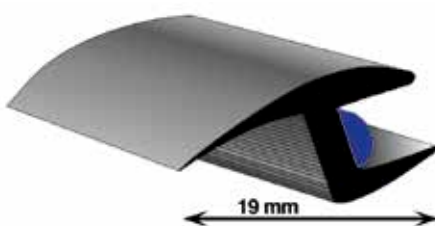

ProFlexx Universal profile with butyl, 19 mm, 30 m

Article number	Content	Item/unit
5033-30	30	metres
CHEVROLET Alero (98-04)	FIAT Croma (85-95) - (ARGIC: 3336)	
CHEVROLET Astro/Van (85-93)	FIAT Doblò (01-10) - (ARGIC: 3354)	
CHRYSLER Neon II (00-05) - (ARGIC: A225)	FIAT Palio (98-) - (ARGIC: 3349)	
CITROEN AX (87-97) - (ARGIC: 2717)	FORD Transit V (00-06) - (ARGIC: 3739)	
CITROEN ZX (91-98) - (ARGIC: 2719)	HONDA Civic CRX III (92-98) - (ARGIC: 3948)	
FIAT Barchetta (94-05) - (ARGIC: 3347)	HONDA Civic V 3dr (91-95) - (ARGIC: 3941)