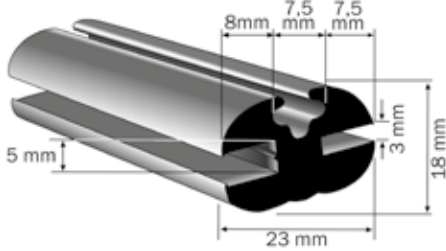

Weatherstrip profile, 23x18 mm, 20 m

Body channel: 3 mm
Glass channel: 5 mm

Article number	Content	Item/unit
5127	20	metres

Weatherstrip profile, 23x19 mm, 20 m

Body channel: 2,5 mm
Glass channel: 6 mm

Article number	Content	Item/unit
5120	20	metres