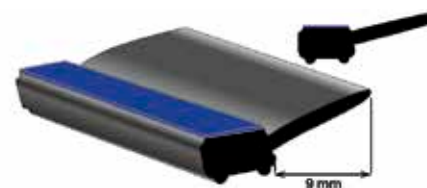

Underglass profile self-adhesive with cover lip, 9 mm, 20 m

This universal underglass profile is glued onto the screen silkprint.

Article number	Content	Item/unit
5060-20	20	metres
HYUNDAI ix20 (10-) - (ARGIC: 4142)	KIA Sorento (09-14) - (ARGIC: 4437)	
HYUNDAI Sonata IV (05-10) - (ARGIC: 4130)	PEUGEOT 407 (04-10) - (ARGIC: 6544)