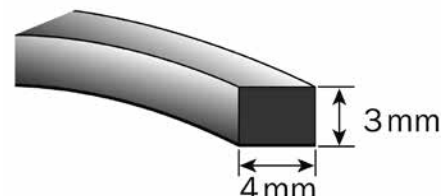

Article number	Content	Item/unit
5005-5	5	rolls
ALFA ROMEO 33 II (90-94) - (ARGIC: 2028)	NISSAN Primera W10 Estate (90-98) - (ARGIC: 5983)	
ALFA ROMEO 75 (85-93) - (ARGIC: 2026)	NISSAN Sunny B12 Cpé. (86-90) - (ARGIC: 5973)	
HONDA Civic CRX I (84-87) - (ARGIC: 3921)	NISSAN Sunny N13 Sedan (86-90) - (ARGIC: 5967)	
HONDA Civic CRX III (92-98) - (ARGIC: 3948)	NISSAN Sunny N14 Sedan (91-96) - (ARGIC: 5984)	
HONDA Civic V 3dr (91-95) - (ARGIC: 3941)	NISSAN Terrano I WD21 (86-93) - (ARGIC: 5966)	
HONDA Civic V 4dr (91-95) - (ARGIC: 3940)	NISSAN Terrano II R20 (94-98) - (ARGIC: 5990)	
HONDA Concerto SJ4 (91-95) - (ARGIC: 3943)	SUBARU Legacy II (94-99) - (ARGIC: 7919)	
KIA Sephia (93-98) - (ARGIC: 4401)	SUZUKI Vitara (88-98) - (ARGIC: 8010)	
MITSUBISHI Colt III C50 (88-91) - (ARGIC: 5632)	TOYOTA 4 Runner (89-96) - (ARGIC: 8271)	
MITSUBISHI Colt IV CC (92-95) - (ARGIC: 5641)	TOYOTA Camry II (86-91) - (ARGIC: 8258)	
MITSUBISHI Eclipse (91-95) - (ARGIC: 5640)	TOYOTA Carina E (92-97) - (ARGIC: 8282)	
MITSUBISHI Galant E50 (93-97) - (ARGIC: 5643)	TOYOTA Celica V ST182 (90-93) - (ARGIC: 8269)	
MITSUBISHI Lancer C60 Sedan (88-92) - (ARGIC: 5633)	TOYOTA Corolla E100 (91-97) - (ARGIC: 8281)	
MITSUBISHI Lancer CA0 Sedan/Estate (93-96) - (ARGIC: 5642)	TOYOTA Corolla E90 Sedan/Compact (87-92) - (ARGIC: 8259)	
NISSAN 100 NX B13 Cpé. (91-94) - (ARGIC: 5985)	TOYOTA Corolla E92 (87-92) - (ARGIC: 8260)	
NISSAN Bluebird T12/T72 (85-90) - (ARGIC: 5969)	TOYOTA Hiace LH102 (95-12) - (ARGIC: 8295)	
NISSAN Prairie M11 (88-98) - (ARGIC: 5978)	TOYOTA MR2 II (90-99) - (ARGIC: 8272)	
NISSAN Primera P10 Sedan (90-96) - (ARGIC: 5981)	TOYOTA Starlet EP81 (90-96) - (ARGIC: 8273)