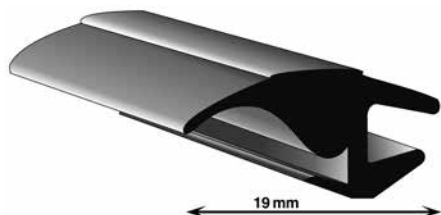

COVER PROFILES WITHOUT BUTYL

19 mm

Universal profile, 19 mm, 50 m

Article number	Content	Item/unit
5001	50	metres
FORD Fiesta V (95-01) - (ARGIC: 3552)	HONDA Civic V 3dr (91-95) - (ARGIC: 3941)	
FORD Mondeo I (93-00) - (ARGIC: 3546)	HONDA Civic V 4dr (91-95) - (ARGIC: 3940)	
FORD Sierra I (82-86) - (ARGIC: 3539)	HONDA Civic VI 5dr (95-01) - (ARGIC: 3954)	
FORD Sierra II (87-93) - (ARGIC: 3543)	HONDA Shuttle III (95-98) - (ARGIC: 3955)	
HONDA Civic CRX III (92-98) - (ARGIC: 3948)	MAZDA 121 III (96-03) - (ARGIC: 5151)