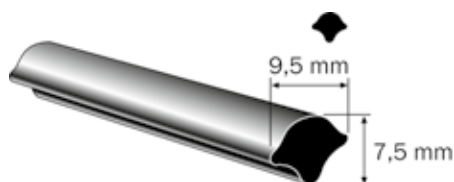

FILLER PROFILES

Filler profile, 9,5x7,5 mm, 25 m

Article number	Content	Item/unit
6202-25	25	metres
	MAN F2/F7 (71-87) - (ARGIC: 4904)