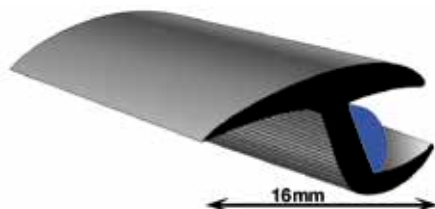

ProFlexx Universal profile with butyl, 13 mm, 30 m

Article number	Content	Item/unit
5032-30	30	metres
BMW 7 Series E38 (94-01) - (ARGIC: 2433)	NISSAN 100 NX B13 Cpé. (91-94) - (ARGIC: 5985)	
CHRYSLER Stratus (95-99)	NISSAN Almera N15 (95-00) - (ARGIC: 6001)	
CITROEN Saxo (96-03) - (ARGIC: 2723)	NISSAN Maxima III (88-94) - (ARGIC: 5979)	
CITROEN ZX (91-98) - (ARGIC: 2719)	NISSAN Pathfinder II (97-04) - (ARGIC: 6005)	
DAEWOO Matiz I (98-04) - (ARGIC: 3006)	NISSAN Prairie M11 (88-98) - (ARGIC: 5978)	
DAEWOO Tico (96-01) - (ARGIC: 3002)	NISSAN Primera P10 Sedan (90-96) - (ARGIC: 5981)	
FIAT Punto I (93-99) - (ARGIC: 3341)	NISSAN Primera W10 Estate (90-98) - (ARGIC: 5983)	
FORD Maverick I (94-01) - (ARGIC: 3547)	NISSAN Sunny B12 Cpé. (86-90) - (ARGIC: 5973)	
FORD Probe I (88-92) - (ARGIC: 3548)	NISSAN Sunny N13 Sedan (86-90) - (ARGIC: 5967)	
HONDA Logo (99-01) - (ARGIC: 3968)	NISSAN Sunny N14 Sedan (91-96) - (ARGIC: 5984)	
HYUNDAI Pony III (91-95) - (ARGIC: 4105)	NISSAN Terrano II R20 (94-98) - (ARGIC: 5990)	
HYUNDAI S-Coupé (91-96) - (ARGIC: 4104)	SUZUKI Wagon R (00-06) - (ARGIC: 8026)	