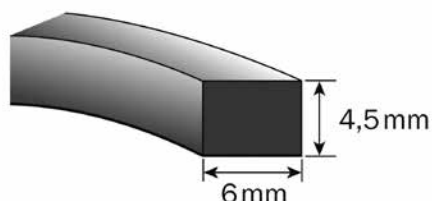

FOAM RUBBERS

Foam rubber profile self-adhesive, 6x4,5 mm, 20 m, 5 rolls

Article number	Content	Item/unit
5014-5	5	rolls
ALFA ROMEO 33 II (90-94) - (ARGIC: 2028)	MITSUBISHI Grandis (04-11) - (ARGIC: 5673)	
HONDA Civic CRX III (92-98) - (ARGIC: 3948)	MITSUBISHI L200 Pick up (96-05) - (ARGIC: 5650)	
HONDA Civic V 3dr (91-95) - (ARGIC: 3941)	MITSUBISHI Lancer CJO (96-03) - (ARGIC: 5647)	
HONDA Civic V 4dr (91-95) - (ARGIC: 3940)	MITSUBISHI Pajero Pinin (99-06) - (ARGIC: 5660)	
HONDA Civic VI 5dr (95-01) - (ARGIC: 3954)	MITSUBISHI Pajero Sport (96-09) - (ARGIC: 5650)	
HONDA Civic VII 3dr (01-05) - (ARGIC: 3976)	MITSUBISHI Space Gear/L400 (94-06) - (ARGIC: 5645)	
HONDA Civic VIII 5dr (06-12) - (ARGIC: 3998)	NISSAN Murano (05-08) - (ARGIC: 6032)	
HONDA Concerto SJ4 (91-95) - (ARGIC: 3943)	NISSAN Note (06-13) - (ARGIC: 6041)	
HONDA Logo (99-01) - (ARGIC: 3968)	NISSAN Pathfinder II (04-13) - (ARGIC: 6037)	
HONDA Shuttle III (95-98) - (ARGIC: 3955)	NISSAN Primera P10 Sedan (90-96) - (ARGIC: 5981)	
KIA Carens (99-06) - (ARGIC: 4410)	NISSAN Primera W10 Estate (90-98) - (ARGIC: 5983)	
KIA Carnival (99-06) - (ARGIC: 4408)	NISSAN Terrano II R20 (94-98) - (ARGIC: 5990)	
KIA Pregio (98-05) - (ARGIC: 4404)	SUBARU Forester I (97-02) - (ARGIC: 7923)	
KIA Rio II (05-11) - (ARGIC: 4426)	SUBARU Legacy II (94-99) - (ARGIC: 7919)	
MITSUBISHI Carisma (95-04) - (ARGIC: 5646)	SUZUKI Vitara (88-98) - (ARGIC: 8010)	
MITSUBISHI Colt VI 3dr (07-12) - (ARGIC: 5676)	SUZUKI Wagon R (00-06) - (ARGIC: 8026)	
MITSUBISHI Colt III C50 (88-91) - (ARGIC: 5632)	MITSUBISHI Colt VI 3dr (05-06) - (ARGIC: 5676)	
MITSUBISHI Colt V (96-04) - (ARGIC: 5647)