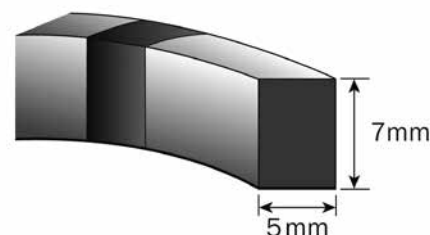

Article number	Content	Item/unit
5007-5-5	5	rolls
HONDA Accord Sedan/Estate (03-08) - (ARGIC: 3986)	NISSAN Maxima III (88-94) - (ARGIC: 5979)	
HONDA Civic CRX I (84-87) - (ARGIC: 3921)	NISSAN Maxima V (00-03) - (ARGIC: 6015)	
HONDA Civic CRX III (92-98) - (ARGIC: 3948)	NISSAN Micra K12 (03-10) - (ARGIC: 6011)	
HONDA Civic V 3dr (91-95) - (ARGIC: 3941)	NISSAN Murano (05-08) - (ARGIC: 6032)	
HONDA Civic V 4dr (91-95) - (ARGIC: 3940)	NISSAN Note (06-13) - (ARGIC: 6041)	
HONDA Civic VI 5dr (95-01) - (ARGIC: 3954)	NISSAN Pathfinder II (04-13) - (ARGIC: 6037)	
HONDA Civic VII 3dr (01-05) - (ARGIC: 3976)	NISSAN Pathfinder II (97-04) - (ARGIC: 6005)	
HONDA Civic VIII 5dr (06-12) - (ARGIC: 3998)	NISSAN Primera P10 Sedan (90-96) - (ARGIC: 5981)	
HONDA Concerto SJ4 (91-95) - (ARGIC: 3943)	NISSAN Primera W10 Estate (90-98) - (ARGIC: 5983)	
HONDA CR-V III (06-12) - (ARGIC: 4000)	NISSAN Serena (93-01) - (ARGIC: 5992)	
HONDA FR-V (05-09) - (ARGIC: 3992)	NISSAN Sunny B12 Cpé. (86-90) - (ARGIC: 5973)	
HONDA Jazz (02-08) - (ARGIC: 3979)	NISSAN Sunny N13 Sedan (86-90) - (ARGIC: 5967)	
HONDA Logo (99-01) - (ARGIC: 3968)	NISSAN Sunny N14 Sedan (91-96) - (ARGIC: 5984)	
HONDA Shuttle III (95-98) - (ARGIC: 3955)	NISSAN Terrano I WD21 (86-93) - (ARGIC: 5966)	
KIA Carens (99-06) - (ARGIC: 4410)	NISSAN Terrano II R20 (94-98) - (ARGIC: 5990)	
KIA Carnival (99-06) - (ARGIC: 4408)	SUBARU Forester I (97-02) - (ARGIC: 7923)	
KIA Clarus (96-00) - (ARGIC: 4405)	SUBARU Legacy II (94-99) - (ARGIC: 7919)	
KIA Joyce (00-03) - (ARGIC: 4416)	SUZUKI Baleno (95-02) - (ARGIC: 8016)	
KIA Pregio (98-05) - (ARGIC: 4404)	SUZUKI Jimny (98-) - (ARGIC: 8022)	
KIA Rio (00-05) - (ARGIC: 4411)	SUZUKI Vitara (88-98) - (ARGIC: 8010)	
KIA Rio II (05-11) - (ARGIC: 4426)	SUZUKI Wagon R (00-06) - (ARGIC: 8026)	
KIA Sephia (93-98) - (ARGIC: 4401)	TOYOTA 4 Runner (89-96) - (ARGIC: 8271)	
KIA Sephia II/Shuma (98-04) - (ARGIC: 4409)	TOYOTA Avensis I (98-03) - (ARGIC: 8305)	
MAZDA 121 II (91-95) - (ARGIC: 5139)	TOYOTA Avensis Verso (01-09) - (ARGIC: 8333)	
MAZDA 121 III (96-03) - (ARGIC: 5151)	TOYOTA Camry V (01-06) - (ARGIC: 8339)	
MAZDA 2 (03-07) - (ARGIC: 5165)	TOYOTA Carina E (92-97) - (ARGIC: 8282)	
MAZDA 3 (03-09) - (ARGIC: 5166)	TOYOTA Celica V ST182 (90-93) - (ARGIC: 8269)	
MAZDA 323 IV 3dr (89-94) - (ARGIC: 5134)	TOYOTA Celica VI ST202 (94-99) - (ARGIC: 8286)	
MAZDA 323 IV 5dr (89-94) - (ARGIC: 5136)	TOYOTA Celica VII T23 (99-05) - (ARGIC: 8316)	
MAZDA 5 (05-10) - (ARGIC: 5168)	TOYOTA Corolla E100 (91-97) - (ARGIC: 8281)	
MAZDA 6 (02-07) - (ARGIC: 5164)	TOYOTA Corolla E11 (97-02) - (ARGIC: 8304)	
MAZDA 626 III Cpé./HTB (88-91) - (ARGIC: 5133)	TOYOTA Corolla E90 Sedan/Compact (87-92) - (ARGIC: 8259)	
MAZDA 626 III Sedan/Estate (88-91) - (ARGIC: 5129)	TOYOTA Corolla E92 (87-92) - (ARGIC: 8260)	
MAZDA Demio (98-03) - (ARGIC: 5157)	TOYOTA Hiace LH102 (95-12) - (ARGIC: 8295)	
MAZDA E2000 (99-) - (ARGIC: 5161)	TOYOTA Hilux LN145/165 (97-05) - (ARGIC: 8308)	
MAZDA MPV II (99-05) - (ARGIC: 5160)	TOYOTA Land Cruiser HDJ100 (98-07) - (ARGIC: 8306)	
MAZDA MX-5 I (90-98) - (ARGIC: 5138)	TOYOTA Land Cruiser HDJ90 (96-02) - (ARGIC: 8301)	
MAZDA MX-5 II (98-05) - (ARGIC: 5138)	TOYOTA MR2 II (90-99) - (ARGIC: 8272)	
MAZDA MX-5 III (05-15) - (ARGIC: 5170)	TOYOTA Previa II (00-06) - (ARGIC: 8312)	
MAZDA Premacy (99-05) - (ARGIC: 5159)	TOYOTA Prius I (01-03) - (ARGIC: 8324)	
NISSAN 100 NX B13 Cpé. (91-94) - (ARGIC: 5985)	TOYOTA RAV4 III (00-06) - (ARGIC: 8323)	
NISSAN 350Z (03-09) - (ARGIC: 6027)	TOYOTA Starlet EP81 (90-96) - (ARGIC: 8273)	
NISSAN Almera N15 (95-00) - (ARGIC: 6001)	TOYOTA Starlet EP91 (96-99) - (ARGIC: 8298)	
NISSAN Almera N16 3/5dr (00-06) - (ARGIC: 6007)	TOYOTA Yaris I (99-05) - (ARGIC: 8310)	
NISSAN Bluebird T12/T72 (85-90) - (ARGIC: 5969)	TOYOTA Yaris Verso (99-05) - (ARGIC: 8317)