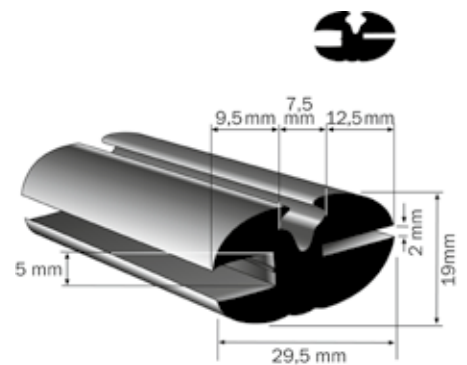

Fillerstrip (25 m) is included.

Body channel: 4 mm

Glass channel: 7 mm

Article number	Content	Item/unit
5013	25	metres

Weatherstrip profile, 29,5x19 mm, 15 m

Body channel: 2 mm

Glass channel: 5 mm

Article number	Content	Item/unit
5113	15	metres