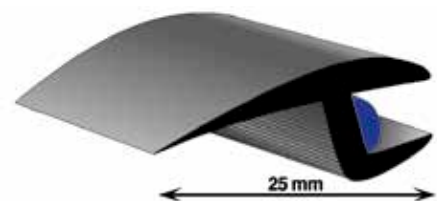

ProFlexx Universal profile with butyl, 25 mm, 30 m

Article number	Content	Item/unit
5034-30	30	metres
CHEVROLET GMC Van (81-95)		FIAT Punto Conv. (94-00) - (ARGIC: 3346)
DAF LF 45-55 (00-) - (ARGIC: 4633)		MERCEDES A-Class W168 (97-04) - (ARGIC: 5342)
		RENAULT Midlum (99-13) - (ARGIC: 7253)