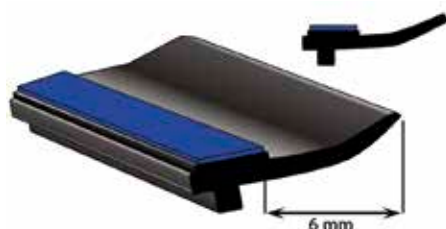

Underglass profile self-adhesive with cover lip, 6 mm, 20 m

This universal underglass profile is glued onto the screen silkprint.

Article number	Content	Item/unit
5058-20	20	metres
BMW 5 Series F07 GT (09-) - (ARGIC: 2461)	CITROEN Jumpy II (07-) - (ARGIC: 2736)	
BMW 5 Series F10/F11 (10-) - (ARGIC: 2459)	FIAT Scudo II (07-) - (ARGIC: 3752)	
BMW 7 Series F01/F02 (08-15) - (ARGIC: 2457)	OPEL Vectra C/Signum (02-09) - (ARGIC: 6294)	
BMW X3 F25 (10-) - (ARGIC: 2464)	RENAULT Laguna III (07-) - (ARGIC: 7273)