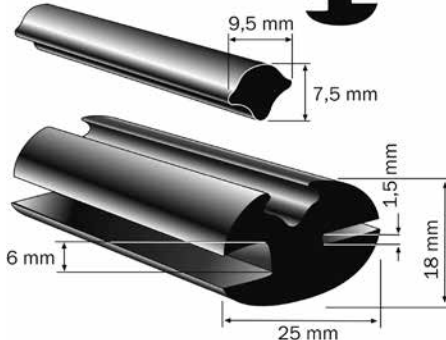

Weatherstrip profile, 25x18 mm, 25 m

Fillerstrip (25 m) is included.

Body channel: 1,5 mm
Glass channel: 6 mm

Article number	Content	Item/unit
5016	25	metres