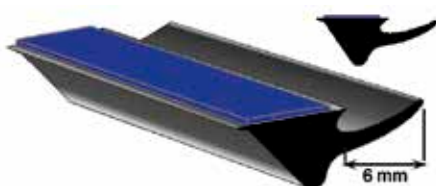

Underglass profile self-adhesive with cover lip, 6 mm, 20 m

This universal underglass profile is glued onto the screen silkprint.

Article number	Content	Item/unit
5062-20	20	metres
FIAT Croma II (05-10) - (ARGIC: 3361)	NISSAN Pathfinder II (04-13) - (ARGIC: 6037)	
FIAT Grande Punto (05-) - (ARGIC: 3362)	OPEL Corsa D (06-14) - (ARGIC: 6312)	
MERCEDES E-Class W212 (09-) - (ARGIC: 5371)	PEUGEOT 207 (06-) - (ARGIC: 6548)	
	VW Transporter T5 (03-15) - (ARGIC: 8579)