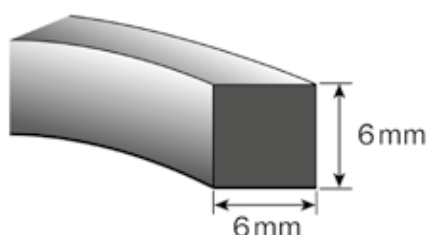

Foam rubber profile self-adhesive, 6x6 mm, 15 m, 5 rolls

Article number	Content	Item/unit
5025-5	5	rolls
ALFA ROMEO 33 II (90-94) - (ARGIC: 2028)	MITSUBISHI Grandis (04-11) - (ARGIC: 5673)	
HONDA Civic CRX III (92-98) - (ARGIC: 3948)	MITSUBISHI L200 Pick up (96-05) - (ARGIC: 5650)	
HONDA Civic V 3dr (91-95) - (ARGIC: 3941)	MITSUBISHI Lancer CJO (96-03) - (ARGIC: 5647)	
HONDA Civic V 4dr (91-95) - (ARGIC: 3940)	MITSUBISHI Pajero Pinin (99-06) - (ARGIC: 5660)	
HONDA Civic VI 5dr (95-01) - (ARGIC: 3954)	MITSUBISHI Pajero Sport (96-09) - (ARGIC: 5650)	
HONDA Civic VII 3dr (01-05) - (ARGIC: 3976)	MITSUBISHI Space Gear/L400 (94-06) - (ARGIC: 5645)	
HONDA Civic VIII 5dr (06-12) - (ARGIC: 3998)	NISSAN Murano (05-08) - (ARGIC: 6032)	
HONDA Concerto SJ4 (91-95) - (ARGIC: 3943)	NISSAN Note (06-13) - (ARGIC: 6041)	
HONDA Logo (99-01) - (ARGIC: 3968)	NISSAN Pathfinder II (04-13) - (ARGIC: 6037)	
HONDA Shuttle III (95-98) - (ARGIC: 3955)	NISSAN Primera P10 Sedan (90-96) - (ARGIC: 5981)	
KIA Carens (99-06) - (ARGIC: 4410)	NISSAN Primera W10 Estate (90-98) - (ARGIC: 5983)	
KIA Carnival (99-06) - (ARGIC: 4408)	NISSAN Terrano II R20 (94-98) - (ARGIC: 5990)	
KIA Pregio (98-05) - (ARGIC: 4404)	SUBARU Forester I (97-02) - (ARGIC: 7923)	
KIA Rio II (05-11) - (ARGIC: 4426)	SUBARU Legacy II (94-99) - (ARGIC: 7919)	
MITSUBISHI Carisma (95-04) - (ARGIC: 5646)	SUZUKI Vitara (88-98) - (ARGIC: 8010)	
MITSUBISHI Colt VI 3dr (07-12) - (ARGIC: 5676)	SUZUKI Wagon R (00-06) - (ARGIC: 8026)	
MITSUBISHI Colt III C50 (88-91) - (ARGIC: 5632)	MITSUBISHI Colt VI 3dr (05-06) - (ARGIC: 5676)	
MITSUBISHI Colt V (96-04) - (ARGIC: 5647)