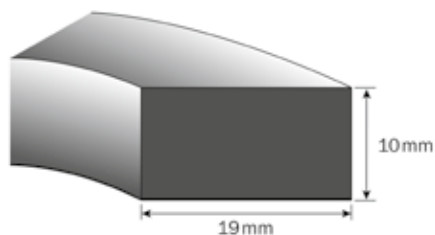

FOAM RUBBERS

Foam rubber profile self-adhesive for dashboard, 19x10 mm, 10 m

Article number	Content	Item/unit
5053	10	metres
AUDI A8 (02-10) - (ARGIC: 8578)	RENAULT Espace IV (02-14) - (ARGIC: 7251)	
AUDI A8 (94-02) - (ARGIC: 8546)	RENAULT Mégane I Sedan/Estate (96-03) - (ARGIC: 7239)	
BMW 5 Series E39 (95-04) - (ARGIC: 2434)	RENAULT Mégane II (02-09) - (ARGIC: 7260)	
BMW 5 Series E60/E61 (03-10) - (ARGIC: 2445)	RENAULT Mégane Scénic I (96-03) - (ARGIC: 7245)	
BMW 7 Series E38 (94-01) - (ARGIC: 2433)	RENAULT Scénic II (03-09) - (ARGIC: 7257)	
BMW 7 Series E65 (01-08) - (ARGIC: 2443)