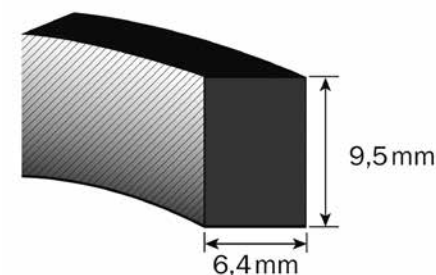

Foam rubber profile thermo self-adhesive, 6,4x9,5 mm, 20 m

Suitable for bus sidelight double-glazing repair.

Article number	Content	Item/unit
5030	20	metres