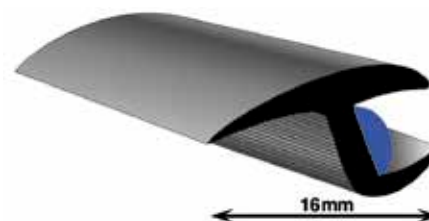

Article number	Content	Item/unit
5021	5	metres
ALFA ROMEO 147 (00-10) - (ARGIC: 2037)	MAZDA MX-5 I (90-98) - (ARGIC: 5138)	
ALFA ROMEO 155 (92-97) - (ARGIC: 2029)	MAZDA MX-5 II (98-05) - (ARGIC: 5138)	
ALFA ROMEO 33 II (90-94) - (ARGIC: 2028)	MITSUBISHI Carisma (95-04) - (ARGIC: 5646)	
ALFA ROMEO 75 (85-93) - (ARGIC: 2026)	MITSUBISHI Colt III C50 (88-91) - (ARGIC: 5632)	
ALFA ROMEO GTV (95-05) - (ARGIC: 2032)	MITSUBISHI Colt IV CC (92-95) - (ARGIC: 5641)	
ALFA ROMEO Spider II (95-05) - (ARGIC: 2032)	MITSUBISHI Eclipse (91-95) - (ARGIC: 5640)	
BMW 3 Series E36 Sedan/Estate/Conv. 3dr (91-01) - (ARGIC: 2431)	MITSUBISHI Galant E50 (93-97) - (ARGIC: 5643)	
BMW Z3 E36/7 Roadster (96-03) - (ARGIC: 2435)	MITSUBISHI Galant EAO (97-06) - (ARGIC: 5649)	
CHRYSLER 300M (98-04)	MITSUBISHI Lancer C60 Sedan (88-92) - (ARGIC: 5633)	
CHRYSLER Neon I (95-99)	MITSUBISHI Lancer CAO Sedan/Estate (93-96) - (ARGIC: 5642)	
CHRYSLER Vision (LHS) (94)	MITSUBISHI Pajero Pinin (99-06) - (ARGIC: 5660)	
CITROEN BX I & II (83-93) - (ARGIC: 2715)	MITSUBISHI Space Star (98-05) - (ARGIC: 5655)	
DAEWOO Leganza (97-03) - (ARGIC: 3005)	MITSUBISHI Space Wagon III (98-04) - (ARGIC: 5658)	
DAEWOO Nubira I (97-03) - (ARGIC: 3004)	NISSAN Almera N16 3/5dr (00-06) - (ARGIC: 6007)	
DAIHATSU Cuore V (99-04) - (ARGIC: 2924)	NISSAN Maxima V (00-03) - (ARGIC: 6015)	
DAIHATSU Gran Move (97-02) - (ARGIC: 2921)	NISSAN Serena (93-01) - (ARGIC: 5992)	
DAIHATSU Sirion I (98-04) - (ARGIC: 2923)	NISSAN Terrano I WD21 (86-93) - (ARGIC: 5966)	
DAIHATSU Terios I (97-06) - (ARGIC: 2922)	OPEL Frontera A (91-98) - (ARGIC: 6258)	
FIAT Punto II (99-05) - (ARGIC: 3351)	OPEL Frontera B (99-04) - (ARGIC: 6287)	
FIAT Seicento (98-03) - (ARGIC: 3350)	OPEL Kadett E (84-92) - (ARGIC: 6247)	
FIAT Tipo/Tempra (87-96) - (ARGIC: 3337)	OPEL Monterey (92-98) - (ARGIC: 6262)	
FORD Escort IV (90-01) - (ARGIC: 3545)	OPEL Omega A (86-93) - (ARGIC: 6252)	
HONDA Civic CRX I (84-87) - (ARGIC: 3921)	PONTIAC Trans Sport I (90-96) - (ARGIC: AP29)	
HONDA Concerto SJ4 (91-95) - (ARGIC: 3943)	RENAULT Safrane (92-02) - (ARGIC: 7235)	
HYUNDAI Accent I (94-99) - (ARGIC: 4109)	SUZUKI Baleno (95-02) - (ARGIC: 8016)	
HYUNDAI Lantra I (91-95) - (ARGIC: 4106)	SUZUKI Ignis I (01-03) - (ARGIC: 8027)	
HYUNDAI Lantra II (95-00) - (ARGIC: 4111)	SUZUKI Vitara (88-98) - (ARGIC: 8010)	
ISUZU Trooper II (92-98) - (ARGIC: 6276)	TOYOTA 4 Runner (89-96) - (ARGIC: 8271)	
KIA Sephia (93-98) - (ARGIC: 4401)	TOYOTA Carina E (92-97) - (ARGIC: 8282)	
LANCIA Y10 (85-95) - (ARGIC: 4725)	TOYOTA Celica VI ST202 (94-99) - (ARGIC: 8286)	
LANCIA Y11 (96-03) - (ARGIC: 4732)	TOYOTA Corolla E100 (91-97) - (ARGIC: 8281)	
MAZDA 323 IV 3dr (89-94) - (ARGIC: 5134)	TOYOTA Corolla E90 Sedan/Compact (87-92) - (ARGIC: 8259)	
MAZDA 323 IV 5dr (89-94) - (ARGIC: 5136)	TOYOTA Corolla E92 (87-92) - (ARGIC: 8260)	
MAZDA 323 V 5dr (94-98) - (ARGIC: 5149)	VOLVO S40/V40 (96-04) - (ARGIC: 8824)	
MAZDA 626 III Cpé./HTB (88-91) - (ARGIC: 5133)		
MAZDA 626 III Sedan/Estate (88-91) - (ARGIC: 5129)