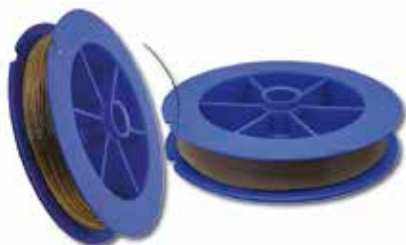

Wire and accessories

Flexi-Cut Gold wire, braided, 0,8 mm, 44 m on plastic dispenser

Comprising three inter-woven brass coated steel wires. The improved cutting properties of this strong and flexible wire are an advantage when used on wide and hard PU beads. The solid rubber band prevents the wire from slipping unintentionally.

Article number	Content	Item/unit
02181604	1	piece