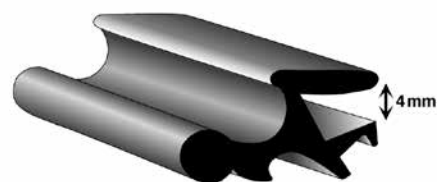

COVER PROFILES WITHOUT BUTYL

Universal profile, 30 m

Installation location: back/sidelight
Glass channel: 4 mm

Article number	Content	Item/unit
5017	30	metres
AUDI 80 V Sedan 4dr (87-94) - (ARGIC: 8534)	RENAULT Mégane I Sedan/Estate (96-03) - (ARGIC: 7239)	
FORD Galaxy I (95-06) - (ARGIC: 3550)