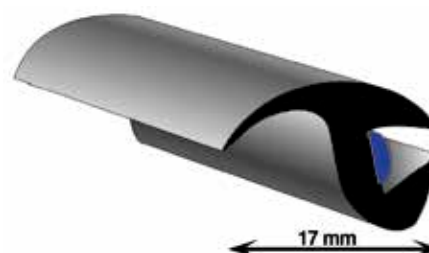

ProFlexx Universal profile with butyl, 17 mm, 23 m

Article number	Content	Item/unit
5040-30E	23	metres
ALFA ROMEO 147 (00-10) - (ARGIC: 2037)	BMW 3 Series E36 Sedan/Estate/Conv. 3dr (91-01) - (ARGIC: 2431)	
ALFA ROMEO 155 (92-97) - (ARGIC: 2029)	BMW 3 Series E90/E91 Sedan/Estate (05-12) - (ARGIC: 2447)	
ALFA ROMEO 33 II (90-94) - (ARGIC: 2028)	BMW 5 Series E60/E61 (03-10) - (ARGIC: 2445)	
ALFA ROMEO 75 (85-93) - (ARGIC: 2026)	BMW Z3 E36/7 Roadster (96-03) - (ARGIC: 2435)	
ALFA ROMEO GT (04-10) - (ARGIC: 2038)	CHRYSLER 300M (98-04)	
ALFA ROMEO GTV (95-05) - (ARGIC: 2032)		
ALFA ROMEO Spider II (95-05) - (ARGIC: 2032)		